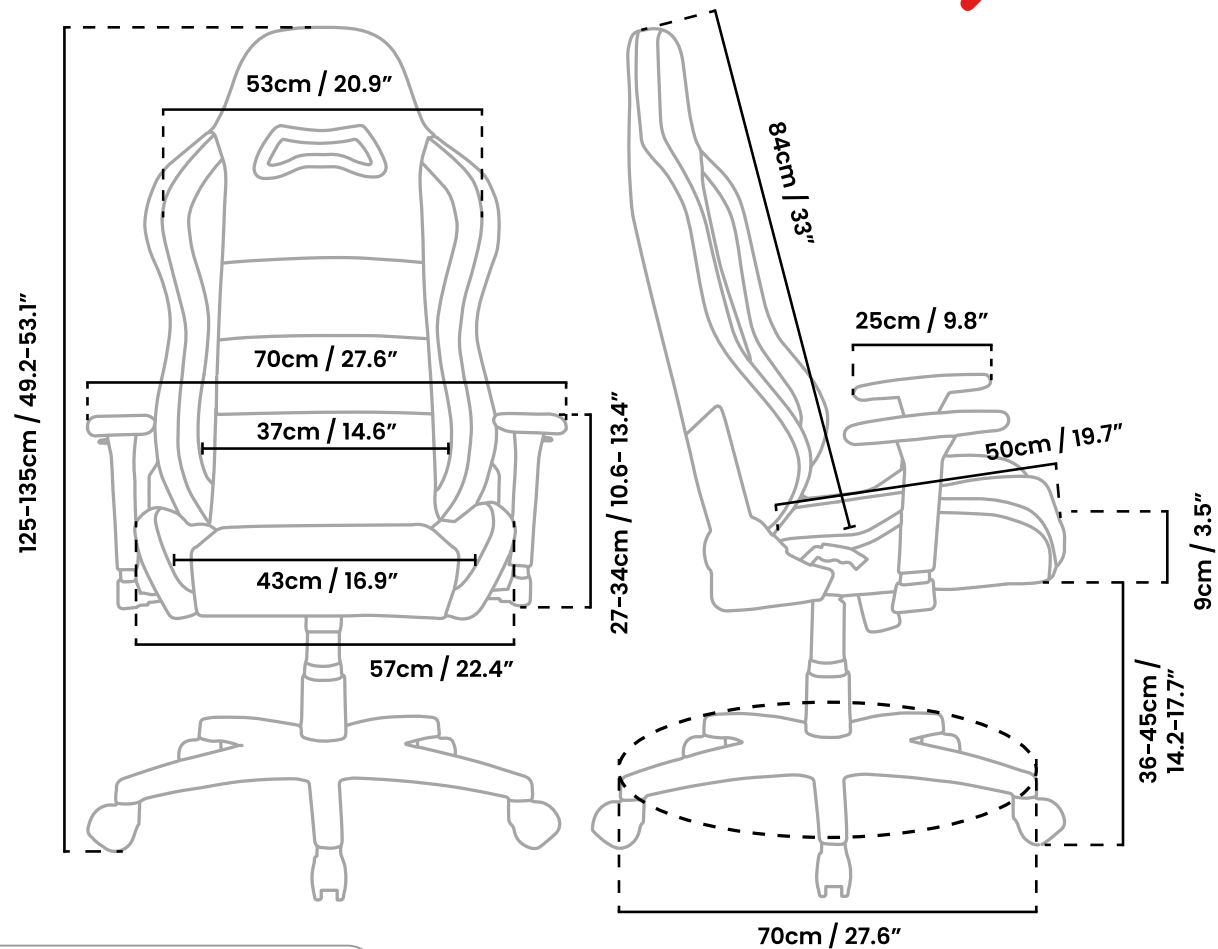

## Box Dimension

86 x 69 x 34 cm  
33.8 x 27.2 x 13.3 inches

Frame material.....Metal  
Wheel base.....Nylon  
Upholstery.....Soft Fabric™

Armrest.....3D  
Tilt angle.....12°  
Tilt lock.....Yes  
Tilt angle lock.....No  
Backrest max angle.....165°  
Gas lift.....Class 4

Lumbar cushion.....Yes  
Headrest.....Yes

Weight capacity.....120kg / 265lbs.

## Box Dimension