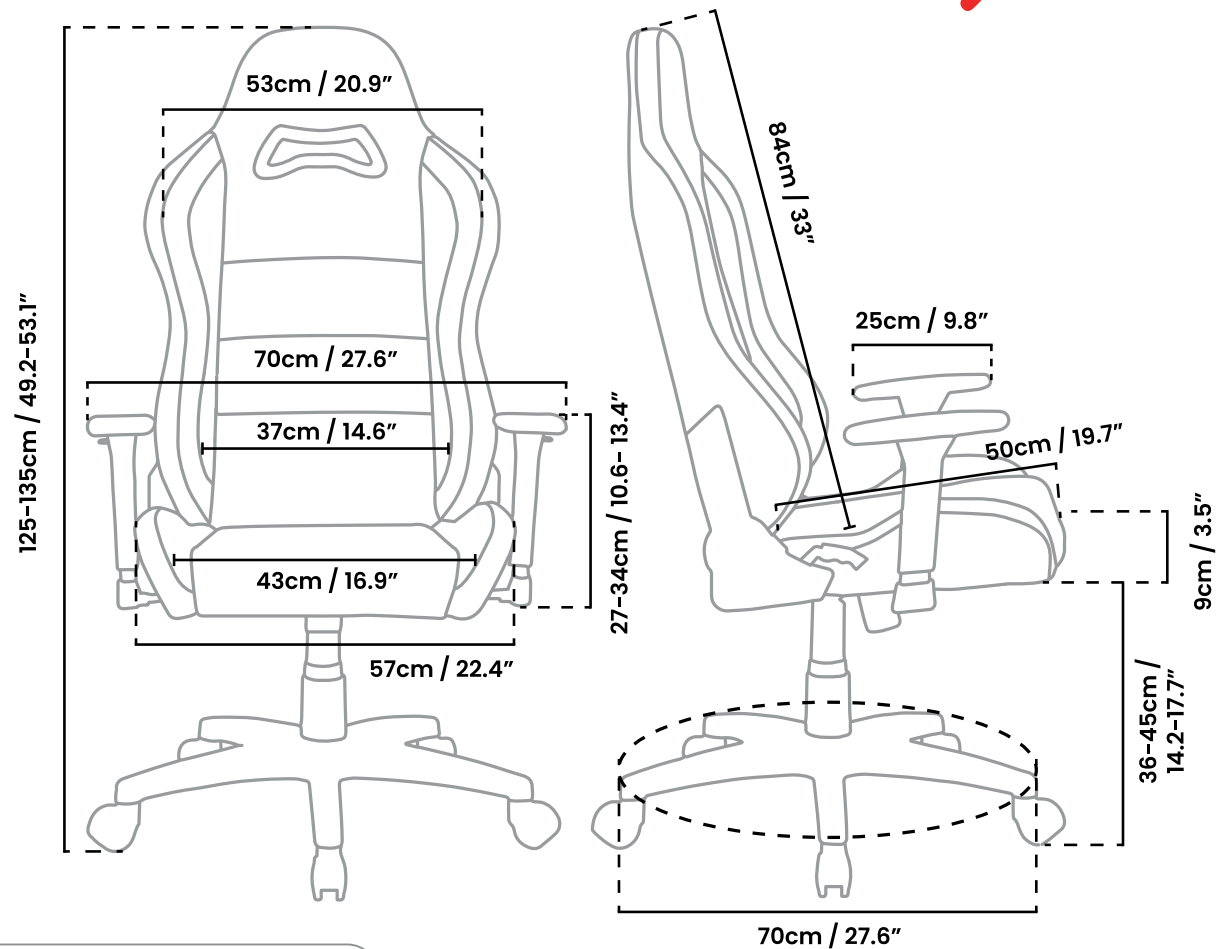

Brown

Red

Logistics & Specs

Net Weight

22.2kg / 49 lbs

Gross Weight

26.5kg / 58.4 lbs

Box Dimension

86 x 69 x 34 cm
33.8 x 27.2 x 13.3 inches

Container 40ft

306 pcs

SKU/EAN

- TORRETTA-SPU-WT.....850047390134
- TORRETTA-SPU-PBK.....850047390103
- TORRETTA-SPU-BWN.....850047390127
- TORRETTA-SPU-RED.....85004739043

Frame material.....Metal
Wheel base.....Nylon
Upholstery.....Soft PU™

Armrest.....3D
Tilt angle.....12°
Tilt lock.....Yes
Tilt angle lock.....No
Backrest max angle.....165°
Gas lift.....Class 4

Lumbar cushion.....Yes
Headrest.....Yes

Weight capacity.....120kg / 265lbs.

Box Dimension