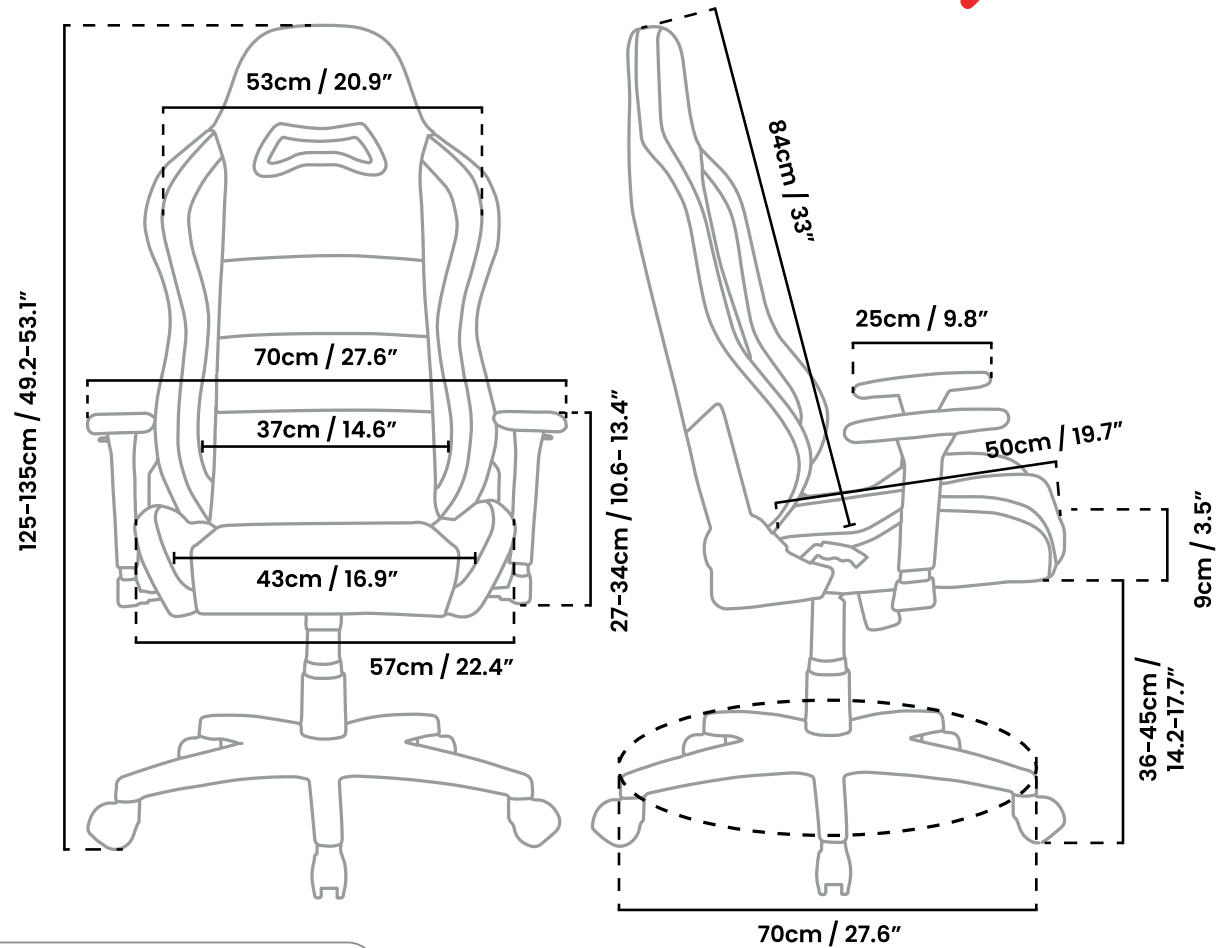

Pure Black

Brown

Forest

Pink

Red

Logistics & Specs

Net Weight

22.2kg / 49 lbs

Gross Weight

26.5kg / 58.4 lbs

Box Dimension

86 x 69 x 34 cm
33.8 x 27.2 x 13.3 inches

Container 40ft

306 pcs

SKU/EAN

- TORRETTA-SPSF-ANT.....850047390196
- TORRETTA-SPSF-PBK.....850047390301
- TORRETTA-SPSF-BWN.....850047390097
- TORRETTA-SPSF-FST.....850047390080
- TORRETTA-SPSF-PNK.....850047390202
- TORRETTA-SPSF-RED.....850047390424

Frame material.....Metal
Wheel base.....Nylon
Upholstery.....Supersoft™

Armrest.....3D
Tilt angle.....12°
Tilt lock.....Yes
Tilt angle lock.....No
Backrest max angle.....165°
Gas lift.....Class 4

Lumbar cushion.....Yes
Headrest.....Yes

Weight capacity.....120kg / 265lbs.

Box Dimension