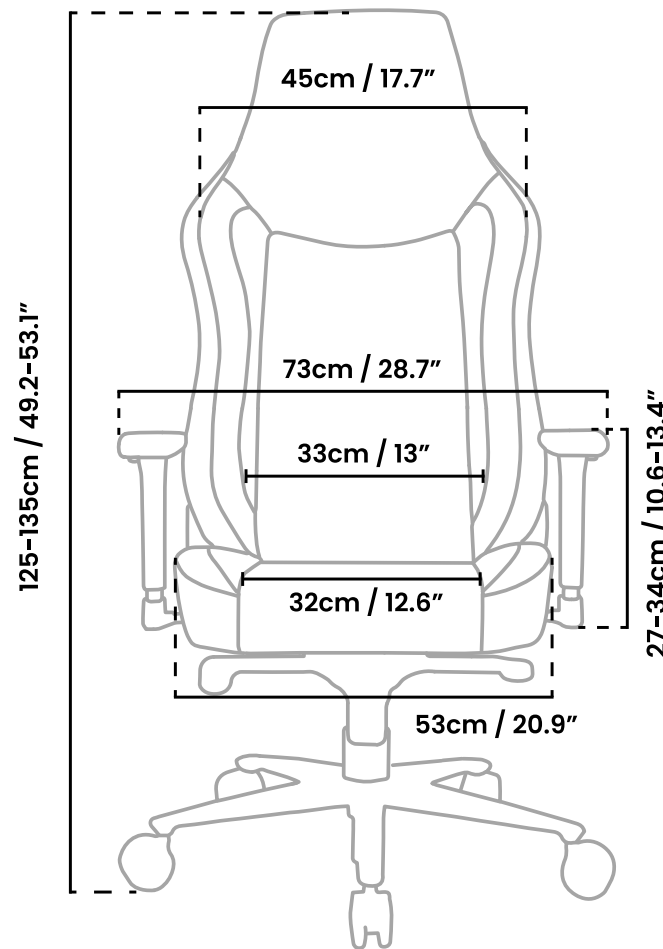

Black

Red

Logistics & Specs

Net Weight

26kg / 57 lbs

Gross Weight

28.5kg / 62.5 lbs

Box Dimension

86 x 69 x 35 cm
34 x 27 x 13.8 inches

Container 40ft

306 pcs

SKU/EAN

- VERNAZZA-SPU-WT 850047390264
- VERNAZZA-SPU-PBK 850047390394
- VERNAZZA-SPU-BWN 850047390295
- VERNAZZA-SPU-RED 850047390455

Frame material..... Metal
Wheel base..... Aluminium
Upholstery..... Soft PU™

Armrest..... 3D
Tilt angle..... 12°
Tilt lock..... Yes
Tilt angle lock..... Yes
Backrest max angle..... 165°
Gas lift..... Class 4

Lumbar cushion..... Yes
Headrest..... Yes

Weight capacity..... 145kg / 320lbs.

Box Dimension