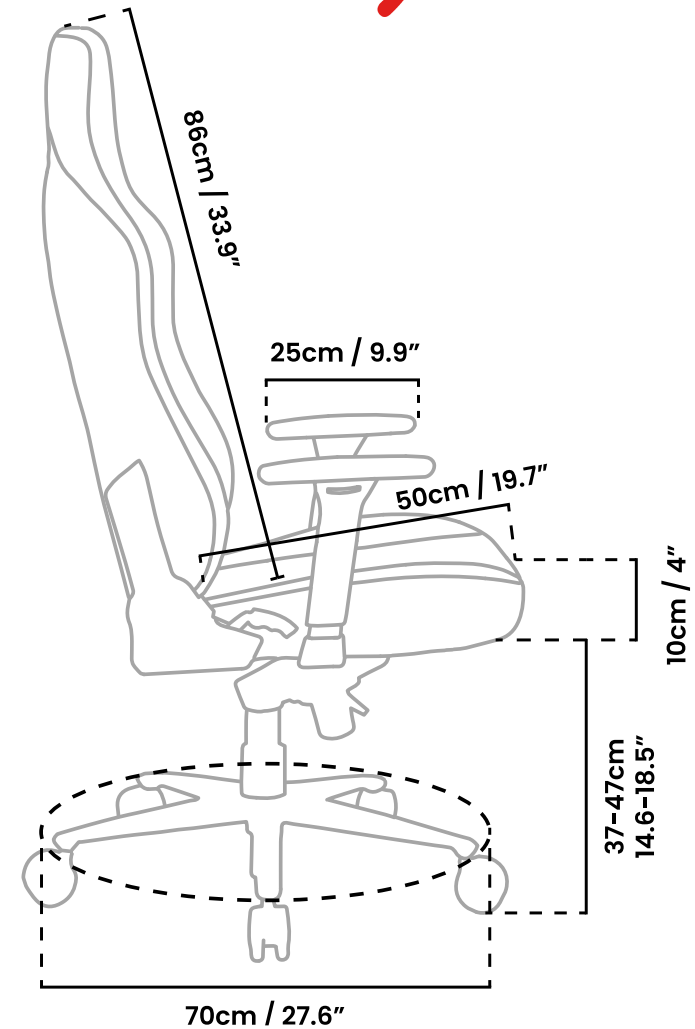

Black

Red

Logistics & Specs

Net Weight

26kg / 57 lbs

Gross Weight

28.5kg / 62.5 lbs

Box Dimension

86 x 69 x 35 cm
34 x 27 x 13.8 inches

Container 40ft

306 pcs

SKU/EAN

- VERNAZZA-SPU-WT 850047390264
- VERNAZZA-SPU-PBK 850047390394
- VERNAZZA-SPU-BWN 850047390295
- VERNAZZA-SPU-RED 850047390455

Frame material..... Metal
Wheel base..... Aluminium
Upholstery..... Soft PU™

Armrest..... 3D
Tilt angle..... 12°
Tilt lock..... Yes
Tilt angle lock..... Yes
Backrest max angle..... 165°
Gas lift..... Class 4

Lumbar cushion..... Yes
Headrest..... Yes

Weight capacity..... 145kg / 320lbs.

Box Dimension