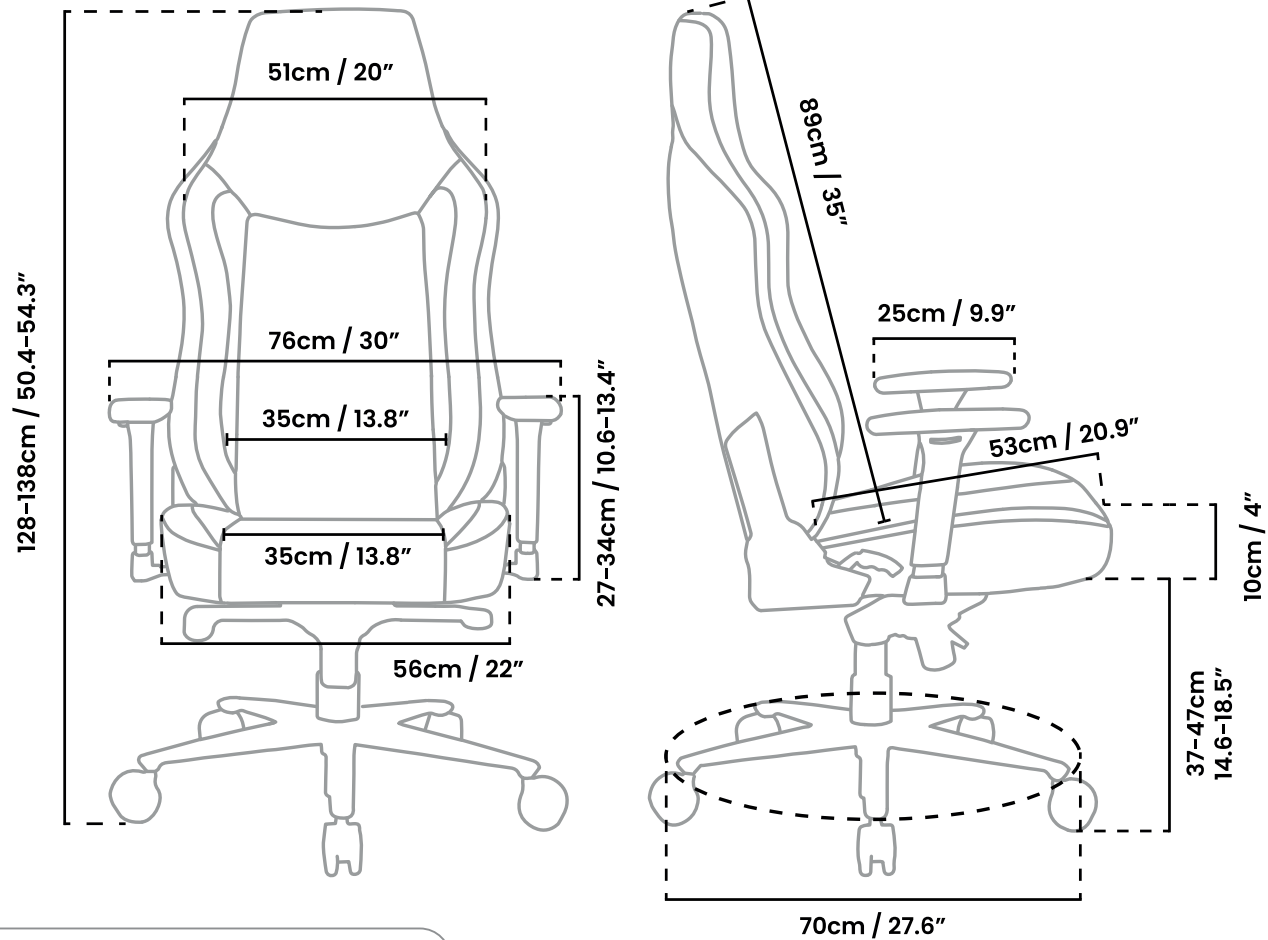

Net Weight

27,5kg / 60.6 lbs

Gross Weight

30kg / 65 lbs

Box Dimension

89 x 75 x 35 cm

35 x 29.5 x 13.5 inches

Container 40ft

N/A

SKU/EAN

● VERNAZZA-XL-SFB-DG.....850047390387

Frame material.....Metal
 Wheel base.....Aluminium
 Upholstery.....Soft Fabric™

Armrest.....3D
 Tilt angle.....12°
 Tilt lock.....Yes
 Tilt angle lock.....Yes
 Backrest max angle.....165°
 Gas lift.....Class 4

Lumbar cushion.....Yes
 Headrest.....Yes

Weight capacity.....170kg / 375lbs.

Box Dimension