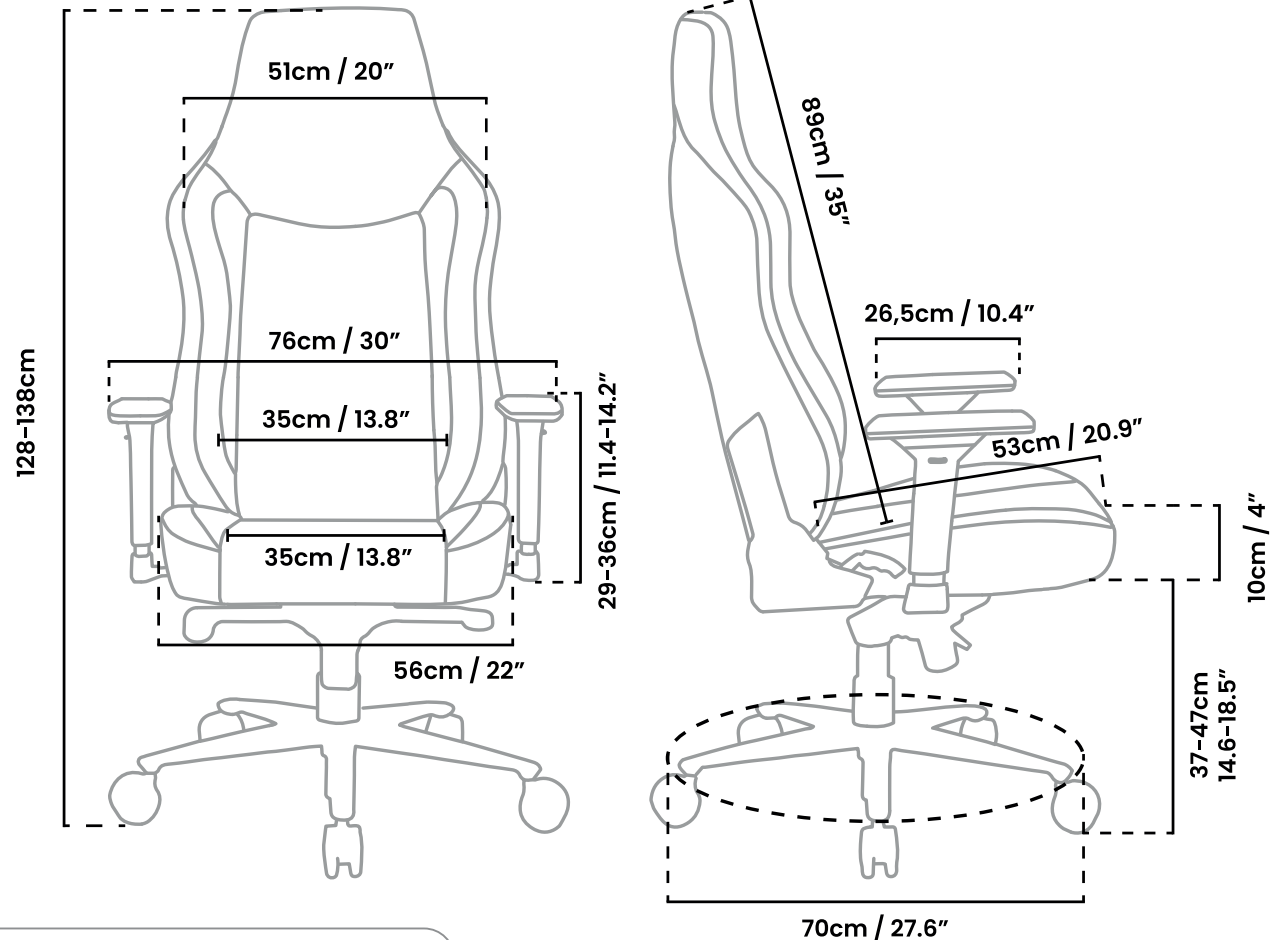

89 x 75 x 35 cm

35 x 29.5 x 13.5 inches

Container 40ft

N/A

SKU/EAN

● VERNAZZA-XL-SPSF-LG.....850047390363

● VERNAZZA-XL-SPSF-PBK..850047390349

● VERNAZZA-XL-SPSF-FST..850047390370

Frame material.....Metal
 Wheel base.....Aluminium
 Upholstery.....Supersoft™

Armrest.....4D
 Tilt angle.....12°
 Tilt lock.....Yes
 Tilt angle lock.....Yes
 Backrest max angle.....165°
 Gas lift.....Class 4

Lumbar cushion.....Yes
 Headrest.....Yes

Weight capacity.....170kg / 375lbs.

Box Dimension