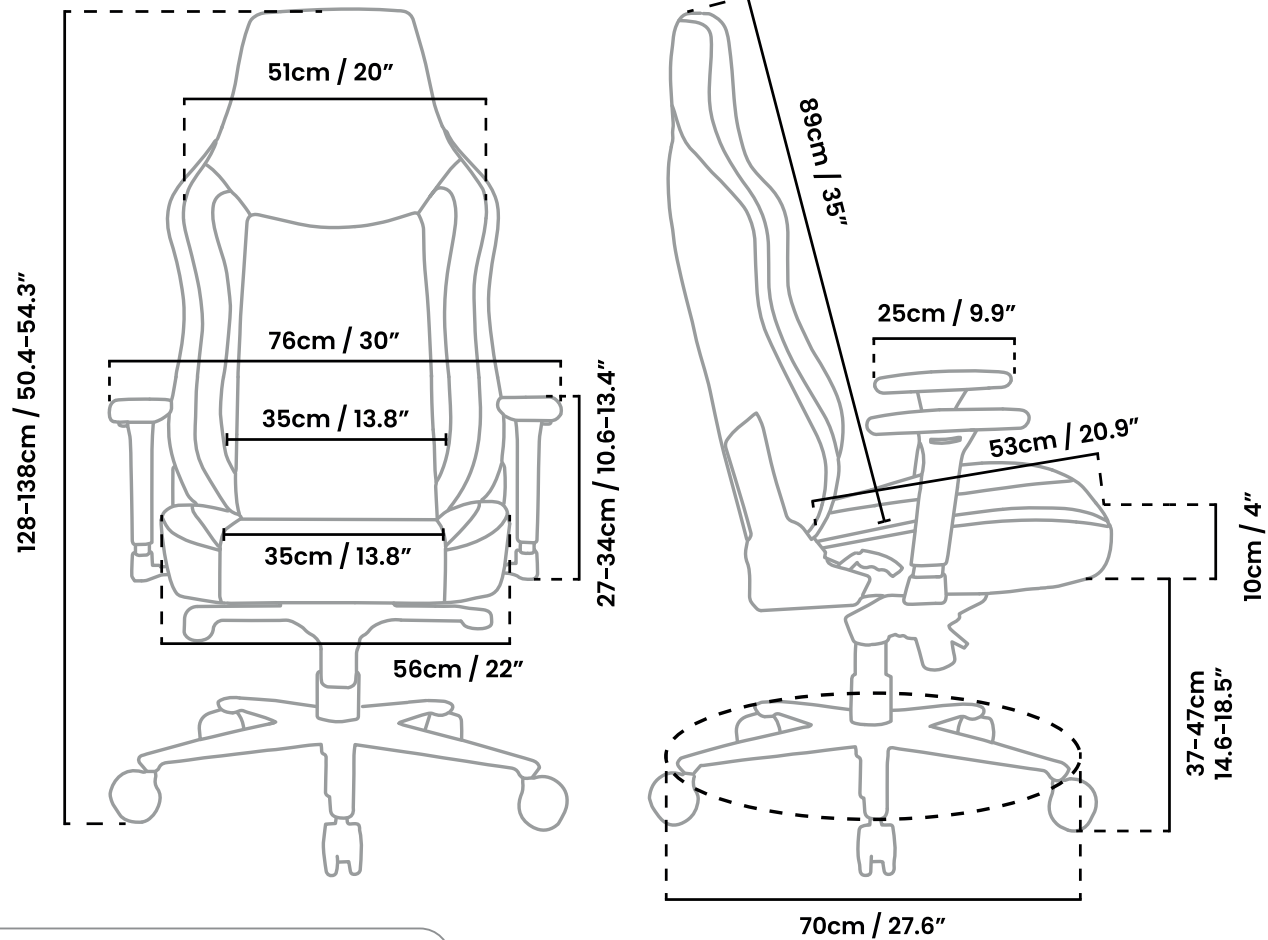

## Box Dimension

89 x 75 x 35 cm

35 x 29.5 x 13.5 inches

## SKU/EAN

● VERNAZZA-XL-SPU-PBK.... 850047390318

● VERNAZZA-XL-SPU-WT..... 850047390332

Frame material..... Metal  
 Wheel base..... Aluminium  
 Upholstery..... Soft PU™

Armrest..... 3D  
 Tilt angle..... 12°  
 Tilt lock..... Yes  
 Tilt angle lock..... Yes  
 Backrest max angle..... 165°  
 Gas lift..... Class 4

Lumbar cushion..... Yes  
 Headrest..... Yes

Weight capacity..... 170kg / 375lbs.

## Box Dimension