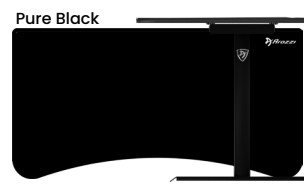

ARENA

The Arena is an exceptional gaming desk. Its entire surface is covered in a washable mouse pad, and you have the option to swap it out with additional Arena Mouse Pads. With a generous size of 160cm x 82cm, this desk provides ample space. It is equipped with three cable management cut-outs and a convenient mesh basket underneath for tidy cable organization. With its sturdy and durable design, the Arena Gaming Desk is the ultimate choice for gamers looking for a top-notch gaming setup.

Designs

When it comes to design choices for the Arena desks, the possibilities are practically endless. From sleek and modern to rustic and traditional, these desks can be customized to match your individual style and preferences. With so many options to choose from, you can create a workspace that perfectly reflects your unique personality and taste.