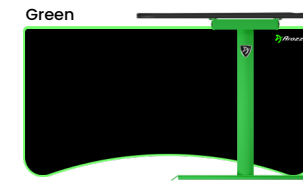

ARENA

The Arena is an exceptional gaming desk. Its entire surface is covered in a washable mouse pad, and you have the option to swap it out with additional Arena Mouse Pads. With a generous size of 160cm x 82cm, this desk provides ample space. It is equipped with three cable management cut-outs and a convenient mesh basket underneath for tidy cable organization. With its sturdy and durable design, the Arena Gaming Desk is the ultimate choice for gamers looking for a top-notch gaming setup.

Designs

When it comes to design choices for the Arena desks, the possibilities are practically endless. From sleek and modern to rustic and traditional, these desks can be customized to match your individual style and preferences. With so many options to choose from, you can create a workspace that perfectly reflects your unique personality and taste.