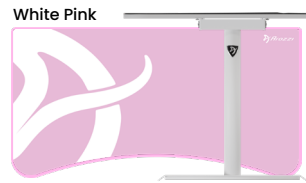

ARENA

The Arena is an exceptional gaming desk. Its entire surface is covered in a washable mouse pad, and you have the option to swap it out with additional Arena Mouse Pads. With a generous size of 160cm x 82cm, this desk provides ample space. It is equipped with three cable management cut-outs and a convenient mesh basket underneath for tidy cable organization. With its sturdy and durable design, the Arena Gaming Desk is the ultimate choice for gamers looking for a top-notch gaming setup.

Designs

When it comes to design choices for the Arena desks, the possibilities are practically endless. From sleek and modern to rustic and traditional, these desks can be customized to match your individual style and preferences. With so many options to choose from, you can create a workspace that perfectly reflects your unique personality and taste.