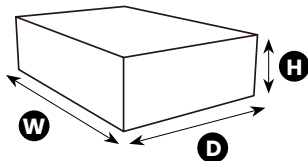

North America Logistics & Specs

SKU/EAN

● ARENA-RED.....	0769498677605
● ARENA-BLUE.....	0769498677629
● ARENA-GREEN.....	0769498677643
● ARENA-BLACK.....	0769498677568
○ ARENA-WHITE.....	0769498677582
● ARENA-PURE-BLACK.....	0769498678206
● ARENA-DARK-GREY.....	850009447777
⊕ ARENA-WHITE-PINK.....	850032247696
● ARENA-GM-DG.....	850047390653
● ARENA-DP-BK.....	850047390660
● ARENA-FG-BK.....	850047390677
● ARENA-BK-GOLD.....	850047390615
● ARENA-BK-CHAOS.....	850047390585
● ARENA-BK-FLOWER.....	850047390592
● ARENA-BK-OMEGA.....	850047390622
⊕ ARENA-WT-SAKURA.....	850047390639
● ARENA-GUNM-GALAXY.....	850047390646
● ARENA-DEEPP-GALAXY.....	850047390608

Container Quantity

Container 40 ft.....387 units

Box Dimension

- W 36.25 inches
- D 25.13 inches
- H 10.13 inches

Net Weight

85.5 lbs

Gross Weight

96.8 lbs