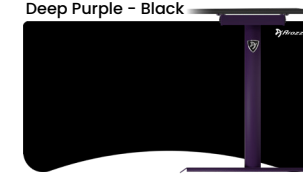

ARENA

The Arena is an exceptional gaming desk. Its entire surface is covered in a washable mouse pad, and you have the option to swap it out with additional Arena Mouse Pads. With a generous size of 160cm x 82cm, this desk provides ample space. It is equipped with three cable management cut-outs and a convenient mesh basket underneath for tidy cable organization. With its sturdy and durable design, the Arena Gaming Desk is the ultimate choice for gamers looking for a top-notch gaming setup.

Designs

When it comes to design choices for the Arena desks, the possibilities are practically endless. From sleek and modern to rustic and traditional, these desks can be customized to match your individual style and preferences. With so many options to choose from, you can create a workspace that perfectly reflects your unique personality and taste.