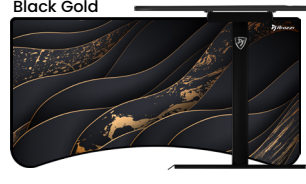

ARENA

The Arena is an exceptional gaming desk. Its entire surface is covered in a washable mouse pad, and you have the option to swap it out with additional Arena Mouse Pads. With a generous size of 160cm x 82cm, this desk provides ample space. It is equipped with three cable management cut-outs and a convenient mesh basket underneath for tidy cable organization. With its sturdy and durable design, the Arena Gaming Desk is the ultimate choice for gamers looking for a top-notch gaming setup.

Designs

When it comes to design choices for the Arena desks, the possibilities are practically endless. From sleek and modern to rustic and traditional, these desks can be customized to match your individual style and preferences. With so many options to choose from, you can create a workspace that perfectly reflects your unique personality and taste.