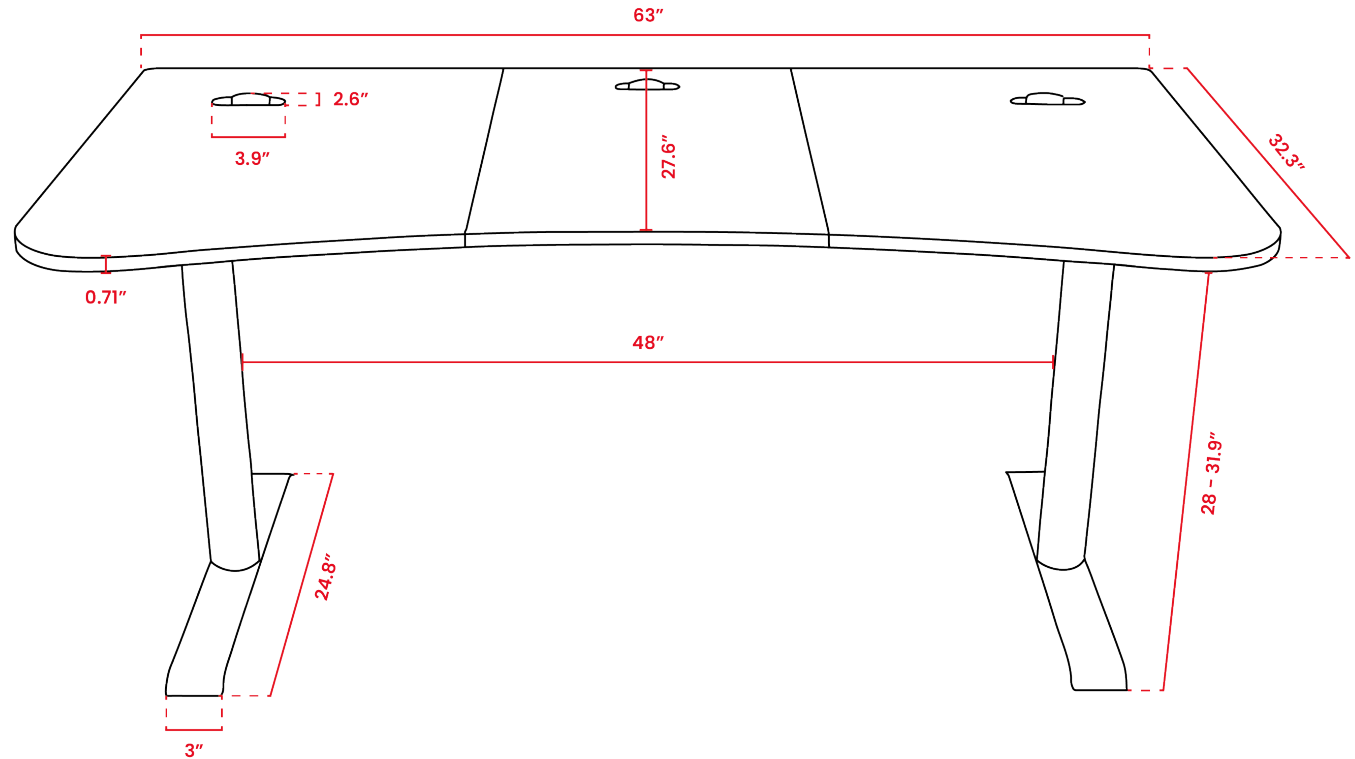

ARENA

The Arena is an exceptional gaming desk. Its entire surface is covered in a washable mouse pad, and you have the option to swap it out with additional Arena Mouse Pads. With a generous size of 160cm x 82cm, this desk provides ample space. It is equipped with three cable management cut-outs and a convenient mesh basket underneath for tidy cable organization. With its sturdy and durable design, the Arena Gaming Desk is the ultimate choice for gamers looking for a top-notch gaming setup.

Container Quantity

Container 40 ft.....387 units

Box Dimension

- W 36.25 inches
- D 25.13 inches
- H 10.13 inches

Net Weight

85.5 lbs

Gross Weight

96.8 lbs