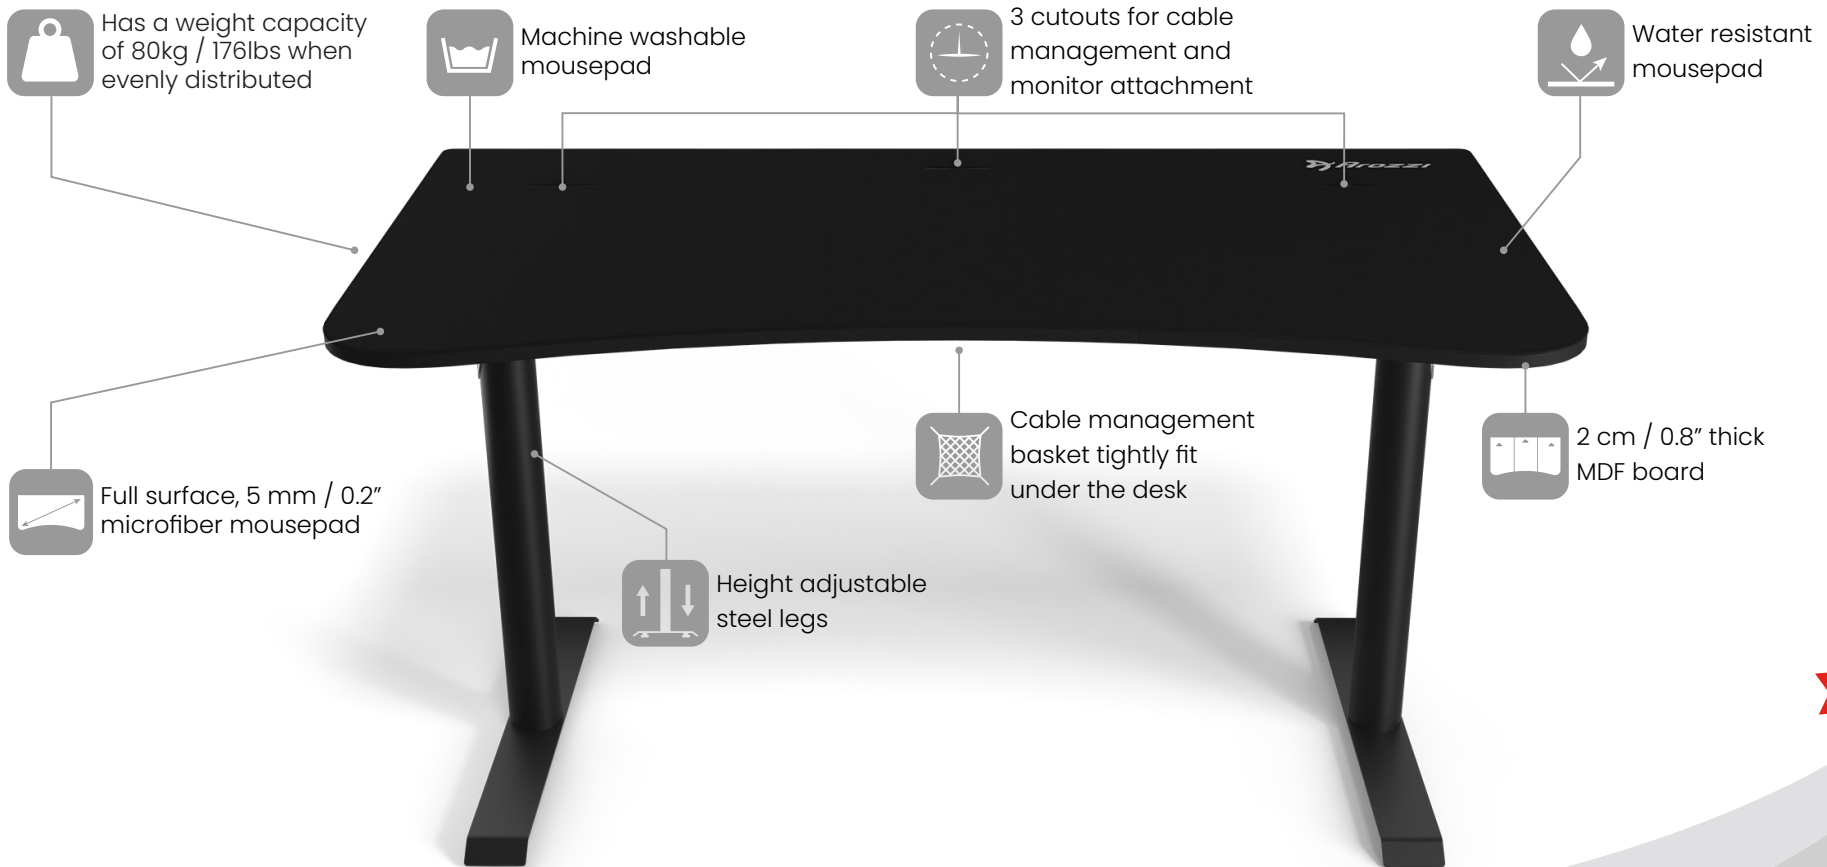

ARENA

The Arena is an exceptional gaming desk. Its entire surface is covered in a washable mouse pad, and you have the option to swap it out with additional Arena Mouse Pads. With a generous size of 160cm x 82cm, this desk provides ample space. It is equipped with three cable management cut-outs and a convenient mesh basket underneath for tidy cable organization. With its sturdy and durable design, the Arena Gaming Desk is the ultimate choice for gamers looking for a top-notch gaming setup.

Designs

When it comes to design choices for the Arena desks, the possibilities are practically endless. From sleek and modern to rustic and traditional, these desks can be customized to match your individual style and preferences. With so many options to choose from, you can create a workspace that perfectly reflects your unique personality and taste.

Container Quantity

Container 40 ft.....387 units

Box Dimension

- W 36.25 inches
- D 25.13 inches
- H 10.13 inches

Net Weight

85.5 lbs

Gross Weight

96.8 lbs

Material

Frame.....	Steel
Legs.....	Steel
Feet.....	Steel
Tabletop.....	MDF Board
Mousepad.....	Microfiber