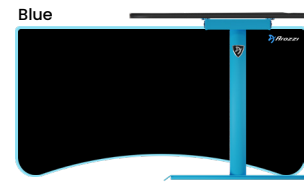

ARENA

The Arena is an exceptional gaming desk. Its entire surface is covered in a washable mouse pad, and you have the option to swap it out with additional Arena Mouse Pads. With a generous size of 160cm x 82cm, this desk provides ample space. It is equipped with three cable management cut-outs and a convenient mesh basket underneath for tidy cable organization. With its sturdy and durable design, the Arena Gaming Desk is the ultimate choice for gamers looking for a top-notch gaming setup.

Designs

When it comes to design choices for the Arena desks, the possibilities are practically endless. From sleek and modern to rustic and traditional, these desks can be customized to match your individual style and preferences. With so many options to choose from, you can create a workspace that perfectly reflects your unique personality and taste.