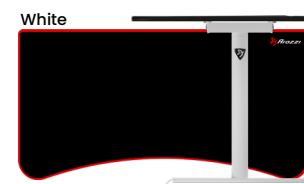

ARENA

The Arena is an exceptional gaming desk. Its entire surface is covered in a washable mouse pad, and you have the option to swap it out with additional Arena Mouse Pads. With a generous size of 160cm x 82cm, this desk provides ample space. It is equipped with three cable management cut-outs and a convenient mesh basket underneath for tidy cable organization. With its sturdy and durable design, the Arena Gaming Desk is the ultimate choice for gamers looking for a top-notch gaming setup.

Designs

When it comes to design choices for the Arena desks, the possibilities are practically endless. From sleek and modern to rustic and traditional, these desks can be customized to match your individual style and preferences. With so many options to choose from, you can create a workspace that perfectly reflects your unique personality and taste.