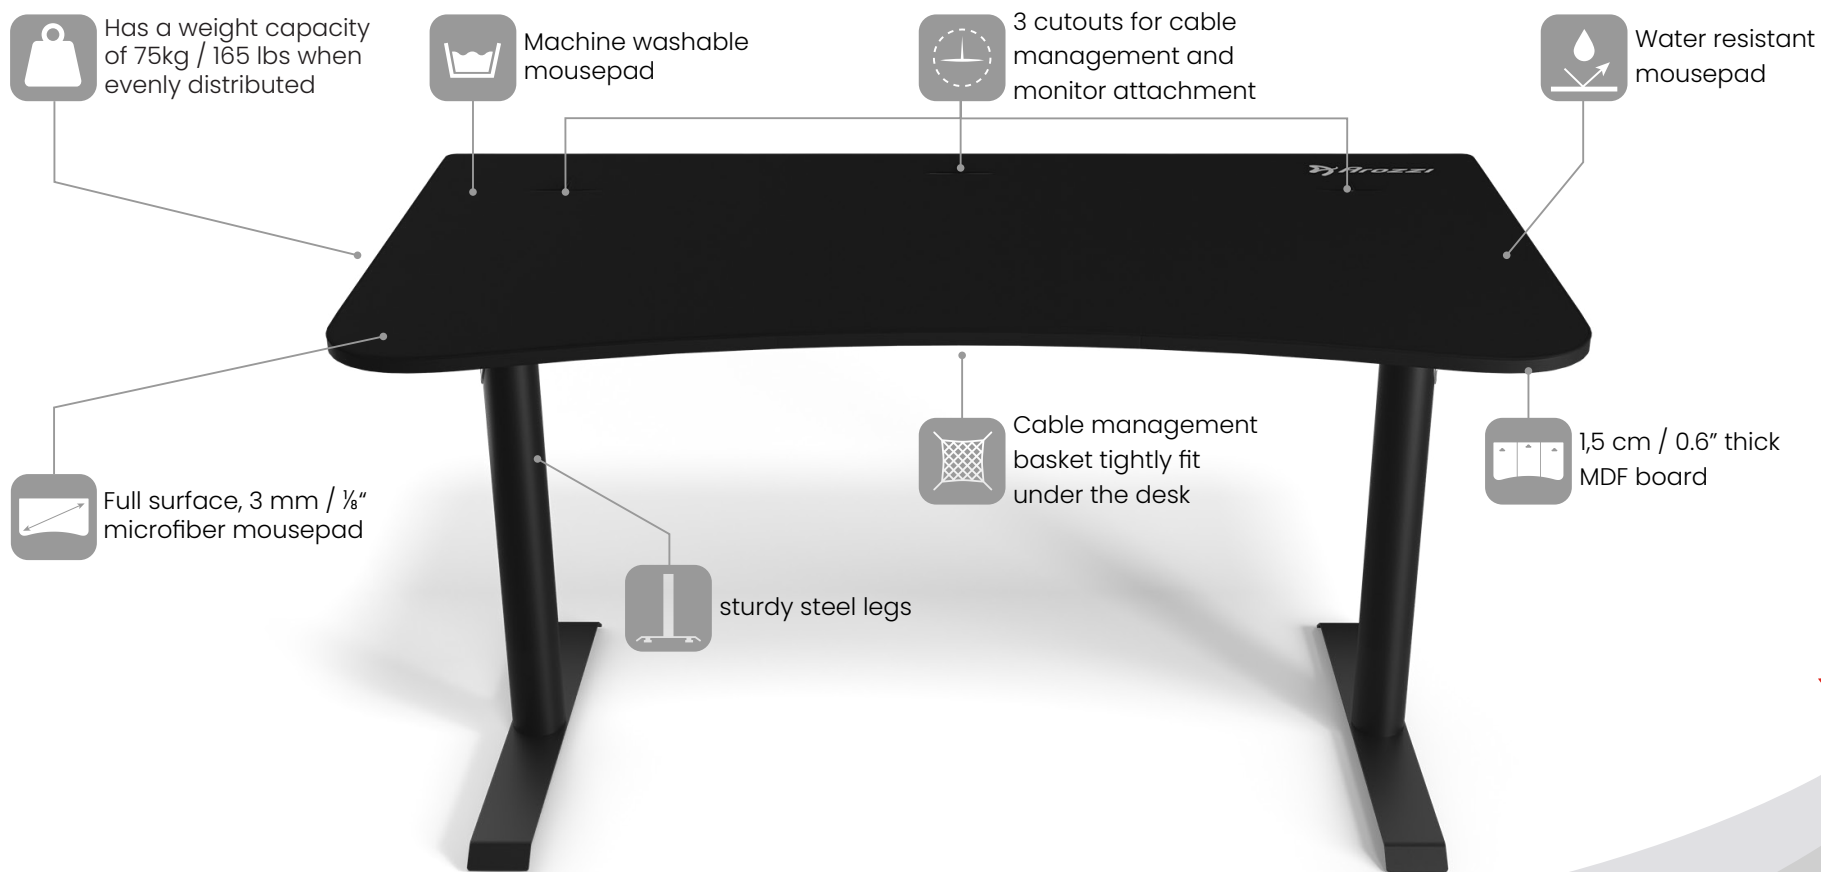

ARENA MEDIUM

The Arena Medium is a versatile, space-efficient version of the award-winning Arena desk. It combines a compact design with high-performance features and stylish aesthetics. The Arena Medium is ideal for those who want a quality gaming desk that fits well in various spaces, from home offices to dedicated gaming rooms, offering the perfect balance between size and functionality.

Logistics & Specs

SKU/UPC

● ARENA-MEDIUM-PBK.....850054766571

Material

Frame.....Steel
Legs.....Steel
Feet.....Steel
Tabletop.....MDF Board
Mousepad.....Microfiber

Container Quantity

Container 40 ft.....423 units

Net Weight

26,5kg / 58.5 lbs

Gross Weight

30,8kg / 67.9 lbs

Box Dimension

W 85 cm / 33.5 in
D 60 cm / 23.6 in
H 25,5 cm / 10 in