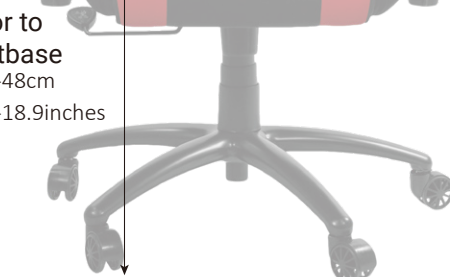

FEATURES ▶

Metal frame construction

Tilt adjustable seat

Ergonomic design

Thick padded seat and backrest

Available in
Red ●
Blue ●
Black ●

Height adjustable armrest

Breathable Fabric

Adjustable height

Sturdy wheels

LOGISTIC ▼

Netto Weight
22kg / 48.5 lbs

Container 40ft
350 pcs

Gross Weight
23kg / 51 lbs

SKU/EAN

● INIZIO-FB-BLACK 0769498679005

● INIZIO-FB-BLUE 0769498679012

● INIZIO-FB-RED 0769498679029

Box Dimension
85x65x34 cm
33.4x25.5x13.5 inches

◀ MEASUREMENTS ▶

Width of Backrest
62.5cm / 24.6inches

Width of Seatbase (including sides)
51.5cm / 20.3inches

Width of Seatbase (excluding sides)
40.5cm / 15.9inches

Seat Depth
49.5cm / 19.5inches

Floor to Seatbase
40.5-48cm
15.9-18.9inches

Wheelbase Diameter
50cm / 19.7inches

Length of Backrest
82.5cm / 32.5inches