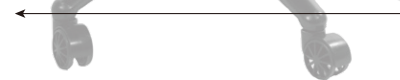

● INIZIO-FB-BLUE 0769498679012

● INIZIO-FB-RED 0769498679029

Box Dimension
85x65x34 cm
33.4x25.5x13.5 inches

◀ MEASUREMENTS ▶

Width of Backrest
62.5cm / 24.6inches

Width of Seatbase (including sides)
51.5cm / 20.3inches

Width of Seatbase (excluding sides)
40.5cm / 15.9inches

Seat Depth
49.5cm / 19.5inches

Floor to Seatbase
40.5-48cm
15.9-18.9inches

Wheelbase Diameter
50cm / 19.7inches

Length of Backrest
82.5cm / 32.5inches

Armrest Lowest to Highest
61.5-79cm
24.2-31.1inches

SPECIFICATIONS ▶

Frame Material

Cover Material

Density Seat

Density Back

Armrests

Tilt Angle