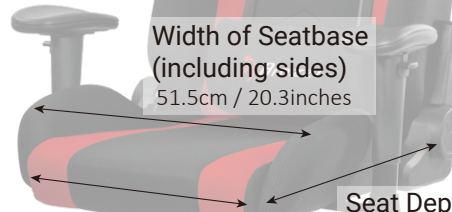

Adjustable height

Sturdy wheels

LOGISTIC ▼

Netto Weight
22kg / 48.5 lbs

Container 40ft
350 pcs

Gross Weight
23kg / 51 lbs

SKU/EAN

● INIZIO-FB-BLACK 0769498679005

● INIZIO-FB-BLUE 0769498679012

● INIZIO-FB-RED 0769498679029

Box Dimension
85x65x34 cm
33.4x25.5x13.5 inches

◀ MEASUREMENTS ▶

Width of Backrest
62.5cm / 24.6inches

Width of Seatbase (including sides)
51.5cm / 20.3inches

Width of Seatbase (excluding sides)
40.5cm / 15.9inches

Seat Depth
49.5cm / 19.5inches

Floor to Seatbase
40.5-48cm
15.9-18.9inches

Wheelbase Diameter
50cm / 19.7inches

Length of Backrest
82.5cm / 32.5inches

Armrest Lowest to Highest
61.5-79cm
24.2-31.1inches

SPECIFICATIONS ▶

Frame Material

Cover Material

Density Seat

Density Back

Armrests

Tilt Angle