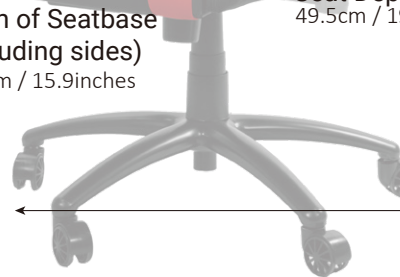

Adjustable height

Sturdy wheels

LOGISTIC ▼

Netto Weight
22kg / 48.5 lbs

Container 40ft
350 pcs

Gross Weight
23kg / 51 lbs

SKU/EAN

● INIZIO-FB-BLACK 0769498679005

● INIZIO-FB-BLUE 0769498679012

● INIZIO-FB-RED 0769498679029

Box Dimension
85x65x34 cm
33.4x25.5x13.5 inches

◀ MEASUREMENTS ▶

Width of Backrest
62.5cm / 24.6inches

Width of Seatbase (including sides)
51.5cm / 20.3inches

Width of Seatbase (excluding sides)
40.5cm / 15.9inches

Seat Depth
49.5cm / 19.5inches

Floor to Seatbase
40.5-48cm
15.9-18.9inches

Wheelbase Diameter
50cm / 19.7inches

Length of Backrest
82.5cm / 32.5inches

Armrest Lowest to Highest
61.5-79cm
24.2-31.1inches

SPECIFICATIONS ▶

Frame Material

Cover Material

Density Seat

Density Back

Armrests

Tilt Angle