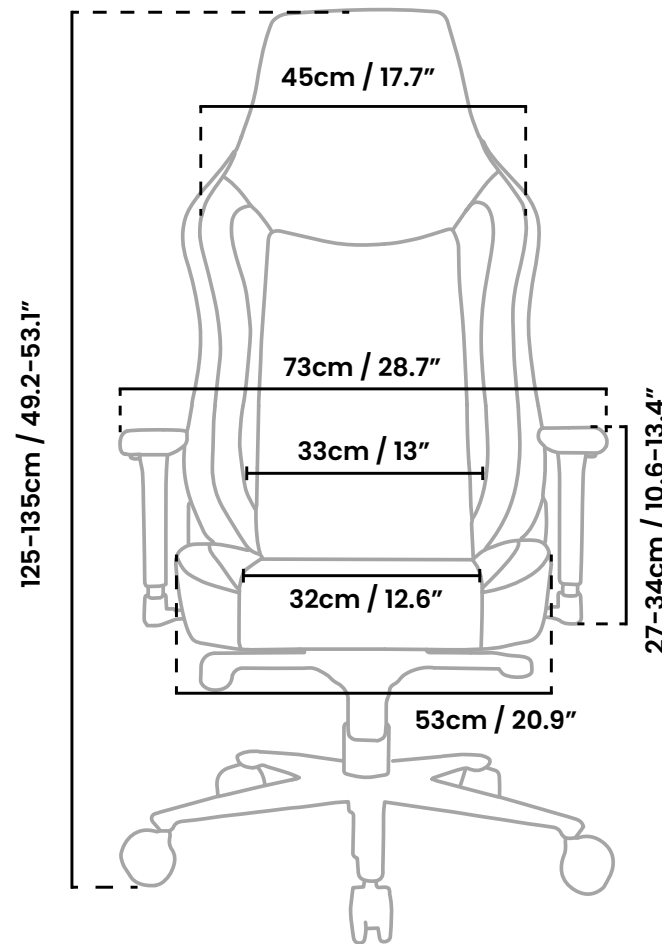

Logistics & Specs

Net Weight

26kg / 57 lbs

Gross Weight

28.5kg / 62.5 lbs

Box Dimension

86 x 69 x 35 cm
34 x 27 x 13.8 inches

Container 40ft

Frame material..... Metal
Wheel base..... Aluminium
Upholstery..... Soft Fabric™

Armrest..... 3D
Tilt angle..... 12°
Tilt lock..... Yes
Tilt angle lock..... Yes
Backrest max angle..... 165°
Gas lift..... Class 4

Lumbar cushion..... Yes
Headrest..... Yes

Weight capacity..... 145kg / 320lbs

Box Dimension