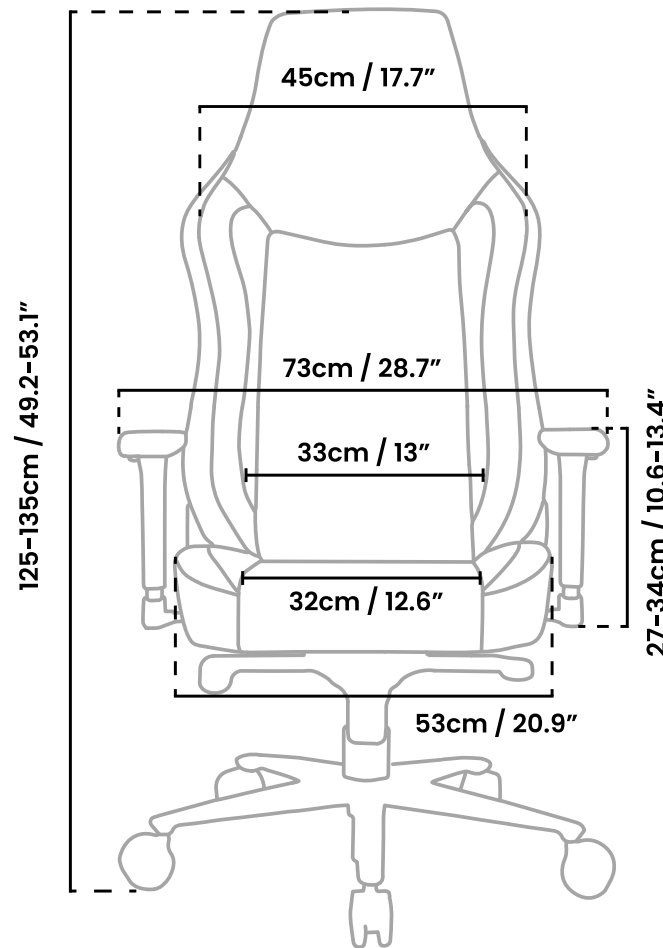

Blue

Pearl Green

Purple

Pure Black

Logistics & Specs

Net Weight

26kg / 57 lbs

Gross Weight

28.5kg / 62.5 lbs

Box Dimension

86 x 69 x 35 cm
34 x 27 x 13.8 inches

Container 40ft

306 pcs

SKU/EAN

- VERNAZZA-SFB-ASH.....0769498680025
- VERNAZZA-SFB-LG.....0769498680018
- VERNAZZA-SFB-DG.....0769498680001
- VERNAZZA-SFB-BL.....0769498680032
- VERNAZZA-SFB-PP.....850047390233
- VERNAZZA-SFB-PGN.....850047390226
- VERNAZZA-SFB-PBK.....850054766298

Frame material.....Metal
Wheel base.....Aluminium
Upholstery.....Soft Fabric™

Armrest.....3D
Tilt angle.....12°
Tilt lock.....Yes
Tilt angle lock.....Yes
Backrest max angle.....165°
Gas lift.....Class 4

Lumbar cushion.....Yes
Headrest.....Yes

Weight capacity.....145kg / 320lbs.

Box Dimension