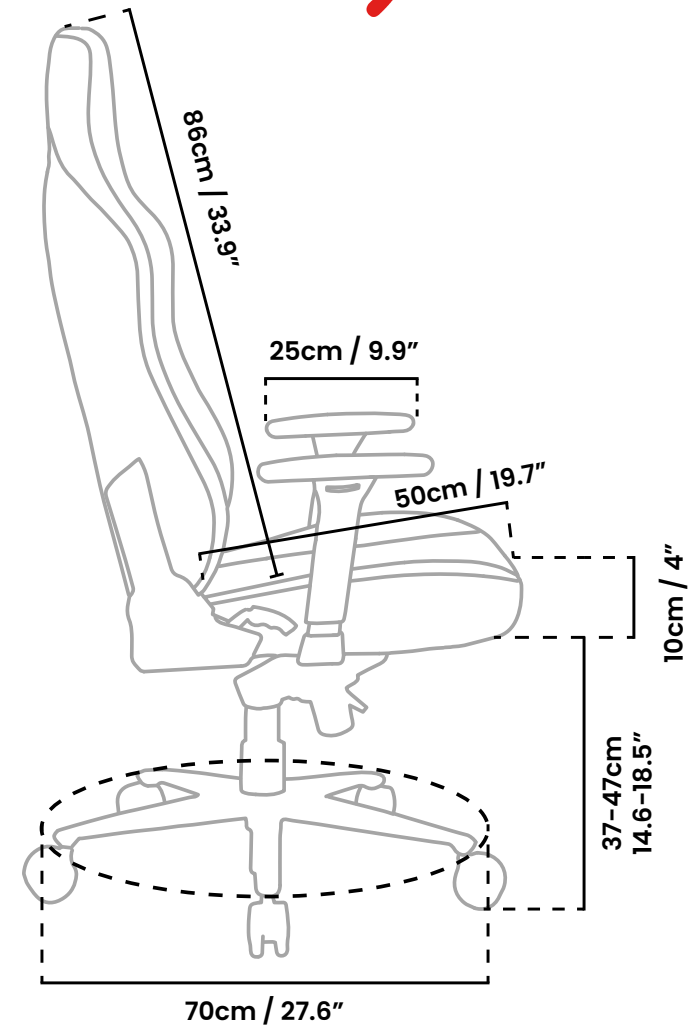

Logistics & Specs

Net Weight

26kg / 57 lbs

Gross Weight

28.5kg / 62.5 lbs

Box Dimension

86 x 69 x 35 cm
34 x 27 x 13.8 inches

Container 40ft

Frame material..... Metal
Wheel base..... Aluminium
Upholstery..... Soft Fabric™

Armrest..... 3D
Tilt angle..... 12°
Tilt lock..... Yes
Tilt angle lock..... Yes
Backrest max angle..... 165°
Gas lift..... Class 4

Lumbar cushion..... Yes
Headrest..... Yes

Weight capacity..... 145kg / 320lbs

Box Dimension