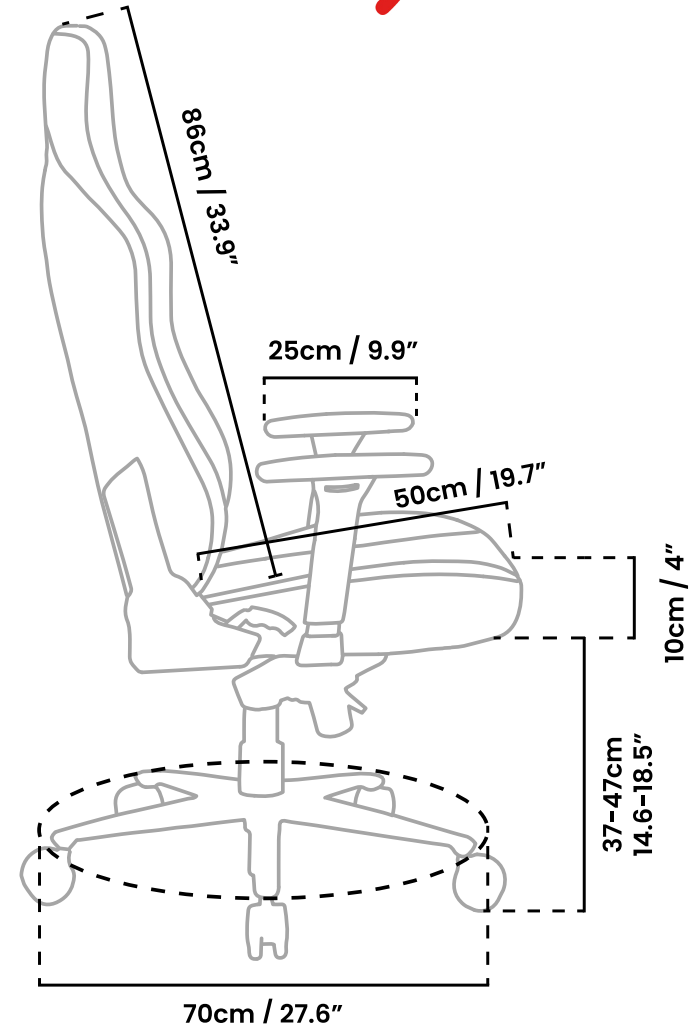

Blue

Pearl Green

Purple

Pure Black

Logistics & Specs

Net Weight

26kg / 57 lbs

Gross Weight

28.5kg / 62.5 lbs

Box Dimension

86 x 69 x 35 cm
34 x 27 x 13.8 inches

Container 40ft

306 pcs

SKU/EAN

- VERNAZZA-SFB-ASH.....0769498680025
- VERNAZZA-SFB-LG.....0769498680018
- VERNAZZA-SFB-DG.....0769498680001
- VERNAZZA-SFB-BL.....0769498680032
- VERNAZZA-SFB-PP.....850047390233
- VERNAZZA-SFB-PGN.....850047390226
- VERNAZZA-SFB-PBK.....850054766298

Frame material.....Metal
Wheel base.....Aluminium
Upholstery.....Soft Fabric™

Armrest.....3D
Tilt angle.....12°
Tilt lock.....Yes
Tilt angle lock.....Yes
Backrest max angle.....165°
Gas lift.....Class 4

Lumbar cushion.....Yes
Headrest.....Yes

Weight capacity.....145kg / 320lbs.

Box Dimension