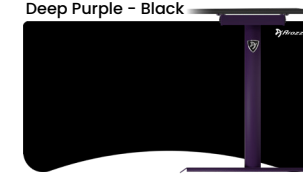

ARENA

The Arena is an exceptional gaming desk. Its entire surface is covered in a washable mouse pad, and you have the option to swap it out with additional Arena Mouse Pads. With a generous size of 160cm x 82cm, this desk provides ample space. It is equipped with three cable management cut-outs and a convenient mesh basket underneath for tidy cable organization. With its sturdy and durable design, the Arena Gaming Desk is the ultimate choice for gamers looking for a top-notch gaming setup.

Designs

When it comes to design choices for the Arena desks, the possibilities are practically endless. From sleek and modern to rustic and traditional, these desks can be customized to match your individual style and preferences. With so many options to choose from, you can create a workspace that perfectly reflects your unique personality and taste.

Logistics & Specs

Box 1 SKU/EAN

- ARENA-RED.....0769498677605
- ARENA-BLUE.....0769498677629
- ARENA-GREEN.....0769498677643
- ARENA-BLACK.....0769498677568
- ARENA-WHITE.....0769498677582
- ARENA-PURE-BLACK.....0769498678206
- ARENA-DARK-GREY.....850009447777
- ⊕ ARENA-WHITE-PINK.....850032247696
- ARENA-GM-DG.....850047390653
- ARENA-DP-BK.....850047390660
- ARENA-FG-BK.....850047390677
- ARENA-BK-GOLD.....850047390615
- ARENA-BK-CHAOS.....850047390585
- ⊕ ARENA-BK-FLOWER.....850047390592
- ARENA-BK-OMEGA.....850047390622
- ⊕ ARENA-WT-SAKURA.....850047390639
- ARENA-GUNM-GALAXY.....850047390646
- ARENA-DEEPP-GALAXY.....850047390608