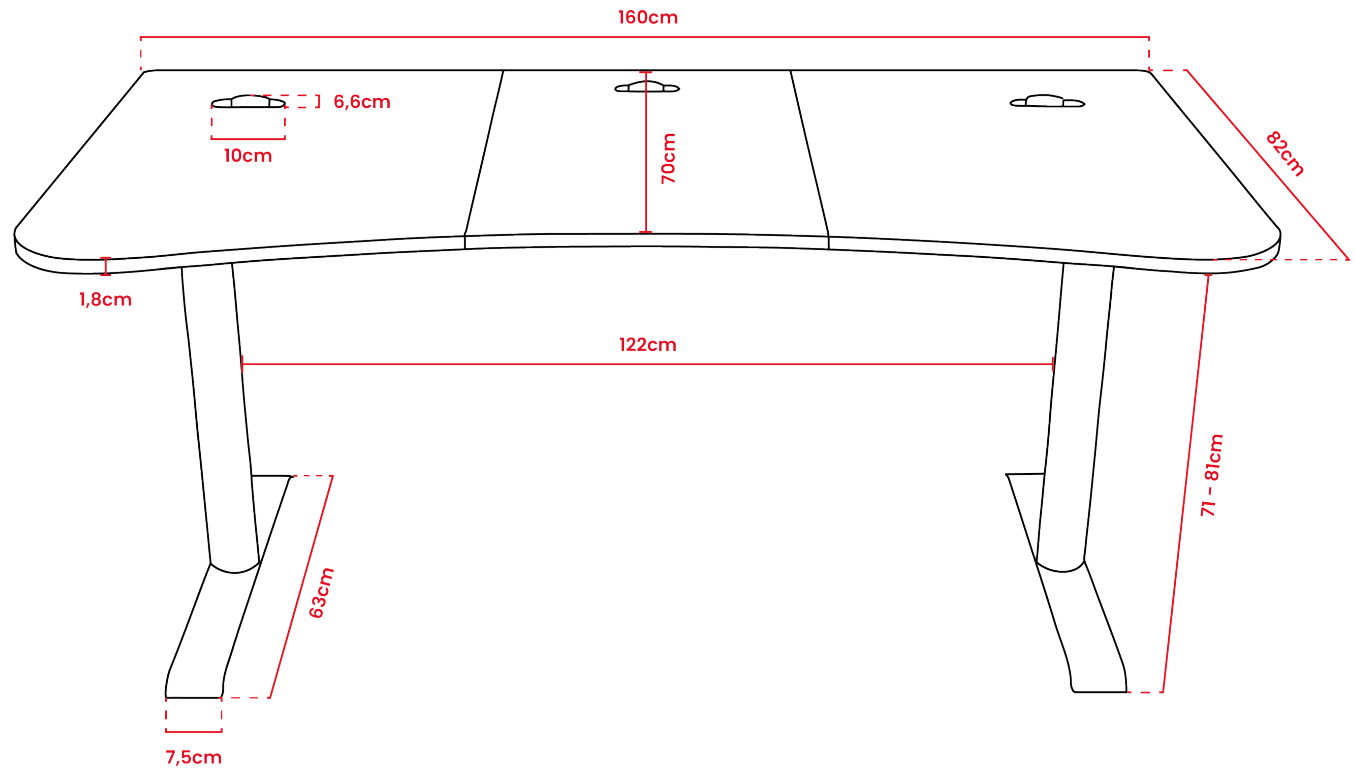

ARENA

The Arena is an exceptional gaming desk. Its entire surface is covered in a washable mouse pad, and you have the option to swap it out with additional Arena Mouse Pads. With a generous size of 160cm x 82cm, this desk provides ample space. It is equipped with three cable management cut-outs and a convenient mesh basket underneath for tidy cable organization. With its sturdy and durable design, the Arena Gaming Desk is the ultimate choice for gamers looking for a top-notch gaming setup.

Box 2 SKU/EAN

- ARENA-BOX2.....0769498677575
- ARENA-BOX2-WHITE-PINK.....850032247719

Box 1 Dimension

- W 88 cm
- D 50 cm
- H 28,5 cm

Box 2 Dimension

- W 88 cm
- D 66,5 cm
- H 12,5 cm

Container Quantity

Container 40 ft.....288 units

Net Weight

Box 1.....22,8 kg
Box 2.....16,1 kg

Gross Weight

Box 1.....25,5 kg
Box 2.....19,2 kg

Material

Frame.....Steel
Legs.....Steel
Feet.....Steel
Tabletop.....MDF Board
Mousepad....Microfiber