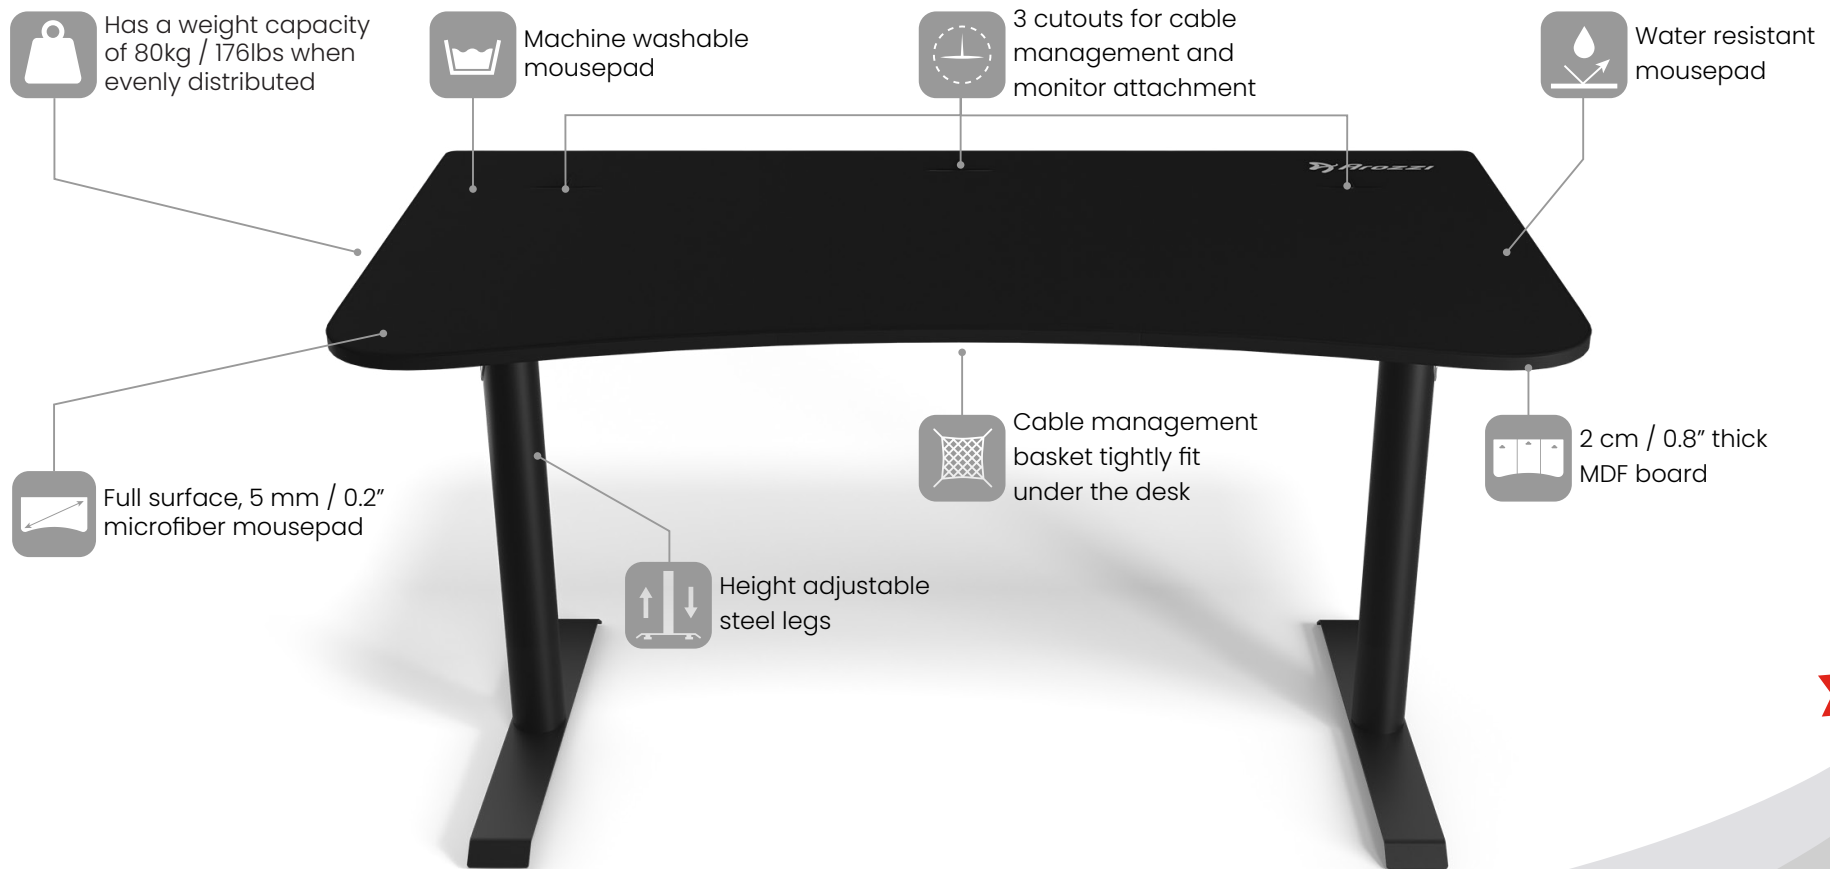

ARENA

The Arena is an exceptional gaming desk. Its entire surface is covered in a washable mouse pad, and you have the option to swap it out with additional Arena Mouse Pads. With a generous size of 160cm x 82cm, this desk provides ample space. It is equipped with three cable management cut-outs and a convenient mesh basket underneath for tidy cable organization. With its sturdy and durable design, the Arena Gaming Desk is the ultimate choice for gamers looking for a top-notch gaming setup.

Designs

When it comes to design choices for the Arena desks, the possibilities are practically endless. From sleek and modern to rustic and traditional, these desks can be customized to match your individual style and preferences. With so many options to choose from, you can create a workspace that perfectly reflects your unique personality and taste.

Logistics & Specs

Box 1 SKU/EAN

- ARENA-RED.....0769498677605
- ARENA-BLUE.....0769498677629
- ARENA-GREEN.....0769498677643
- ARENA-BLACK.....0769498677568
- ARENA-WHITE.....0769498677582
- ARENA-PURE-BLACK.....0769498678206
- ARENA-DARK-GREY.....850009447777
- ⊕ ARENA-WHITE-PINK.....850032247696
- ARENA-GM-DG.....850047390653
- ARENA-DP-BK.....850047390660
- ARENA-FG-BK.....850047390677
- ARENA-BK-GOLD.....850047390615
- ARENA-BK-CHAOS.....850047390585
- ⊕ ARENA-BK-FLOWER.....850047390592
- ARENA-BK-OMEGA.....850047390622
- ⊕ ARENA-WT-SAKURA.....850047390639
- ARENA-GUNM-GALAXY.....850047390646
- ARENA-DEEPP-GALAXY.....850047390608

Box 2 SKU/EAN

- ARENA-BOX2.....0769498677575
- ARENA-BOX2-WHITE-PINK.....850032247719

Box 1 Dimension

- W 88 cm
- D 50 cm
- H 28,5 cm

Box 2 Dimension

- W 88 cm
- D 66,5 cm
- H 12,5 cm

Container Quantity

Container 40 ft.....288 units