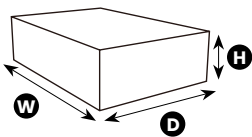

Logistics & Specs

Box 1 SKU/EAN

- ARENA-RED.....0769498677605
- ARENA-BLUE.....0769498677629
- ARENA-GREEN.....0769498677643
- ARENA-BLACK.....0769498677568
- ARENA-WHITE.....0769498677582
- ARENA-PURE-BLACK.....0769498678206
- ARENA-DARK-GREY.....850009447777
- ⊕ ARENA-WHITE-PINK.....850032247696
- ARENA-GM-DG.....850047390653
- ARENA-DP-BK.....850047390660
- ARENA-FG-BK.....850047390677
- ARENA-BK-GOLD.....850047390615
- ARENA-BK-CHAOS.....850047390585
- ⊕ ARENA-BK-FLOWER.....850047390592
- ARENA-BK-OMEGA.....850047390622
- ⊕ ARENA-WT-SAKURA.....850047390639
- ARENA-GUNM-GALAXY.....850047390646
- ARENA-DEEPP-GALAXY.....850047390608

Box 2 SKU/EAN

- ARENA-BOX2.....0769498677575
- ARENA-BOX2-WHITE-PINK.....850032247719

Box 1 Dimension

- W 88 cm
- D 50 cm
- H 28,5 cm

Box 2 Dimension

- W 88 cm
- D 66,5 cm
- H 12,5 cm

Container Quantity

Container 40 ft.....288 units