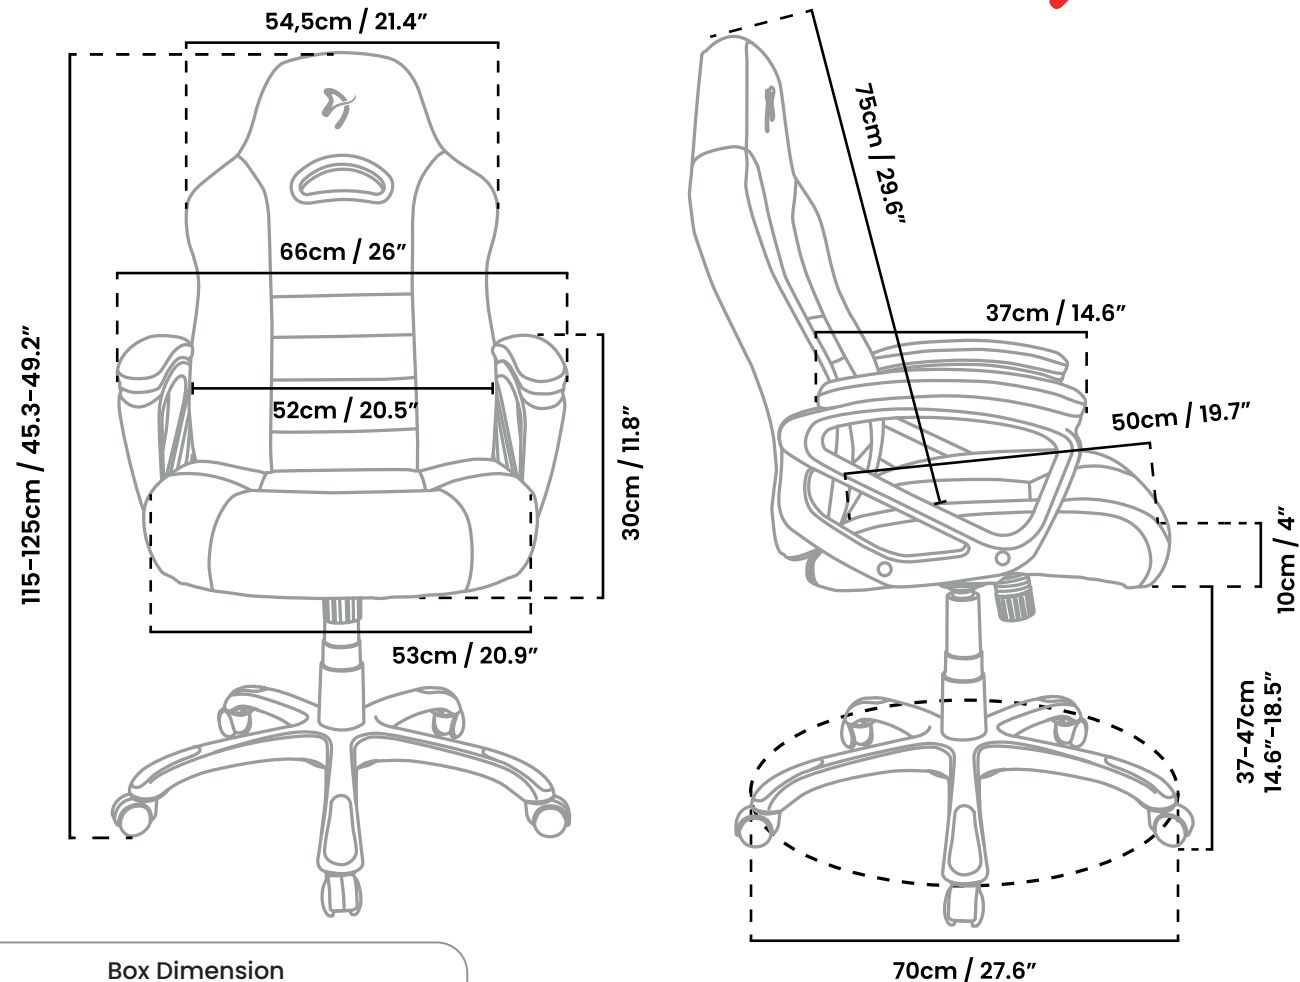

## Box Dimension

79 x 32 x 64 cm

31 x 12.6 x 25.2 inches

## SKU/EAN

● ENZO-WF-GYBK.....850009447258

● ENZO-WF-BKGY.....850009447265

Frame material.....Wood  
 Wheel base.....Nylon  
 Upholstery.....Woven Fabric™

Armrest.....Padded, Fixed  
 Tilt angle.....12°  
 Tilt lock.....Yes  
 Tilt angle lock.....No  
 Backrest max angle.....Fixed  
 Gas lift.....Class 4

Lumbar cushion.....No  
 Headrest.....No

Weight capacity.....95kg / 209lbs

## Box Dimension