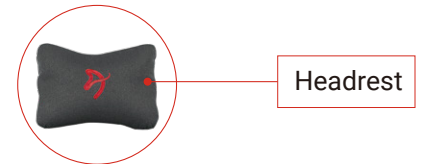

PRIMO Woven Fabric™

Gaming chair

FEATURES ▶

Arozzi's signature ergonomic design makes using this chair easier on your back and posture for longer periods of use. The Arozzi Primo comes with an adjustable lumbar support which is controlled by a knob on the side of the backrest, as well as a completely new type of neck pillow.

Woven Fabric Material

Adjustable Recline

Adjustable Lumbar Support

Available in
Black&Grey - Red Logo ●
Black&Grey - Grey Logo ●
Black&Grey - Gold Logo ●
Grey Black - Black Logo ●

Lockable Rocking Function