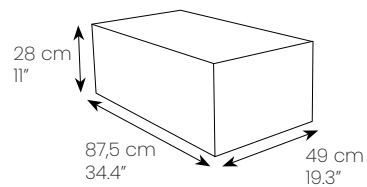

Box 1

Net Weight

26kg / 57.3 lbs

Gross Weight

30kg / 65.5 lbs

Dimension

87,5 x 49 x 28 cm
34.4 x 19.3 x 11 in.

Box 2

Net Weight

25,5kg / 56.2 lbs

Gross Weight

29,5kg / 63.8 lbs

Dimension

87,5 x 72,5 x 13 cm
34.5 x 28.5 x 5 in.

Box 1 Dimension

Box 2 Dimension

Container Quantity

Container 40 ft.....280 units

Material

Frame.....Steel
 Legs.....Steel
 Feet.....Steel
 Tabletop.....MDF Board
 Mousepad.....Microfiber

Logistics & Specs

Box 1 SKU/UPC

- AZ-ARENA-MOTO.....850009447555
- AZ-ARENA-MOTO-WT.....850054766168

Container 40 ft.....288 units

Box 1

Net Weight

26kg / 57.3 lbs

Gross Weight

30kg / 65.5 lbs

Dimension

87,5 x 49 x 28 cm
 34.4 x 19.3 x 11 in.