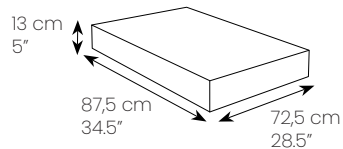

Net Weight

25,5kg / 56.2 lbs

Gross Weight

29,5kg / 63.8 lbs

Dimension

87,5 x 72,5 x 13 cm
34.5 x 28.5 x 5 in.

Box 1 Dimension

Box 2 Dimension

Container 40 ft.....288 units

Box 1

Net Weight

26kg / 57.3 lbs

Gross Weight

30kg / 65.5 lbs

Dimension

87,5 x 49 x 28 cm
 34.4 x 19.3 x 11 in.

Box 2

Net Weight

25,5kg / 56.2 lbs

Gross Weight

29,5kg / 63.8 lbs

Dimension

87,5 x 72,5 x 13 cm
 34.5 x 28.5 x 5 in.

Box 2 Dimension

Box 1 Dimension