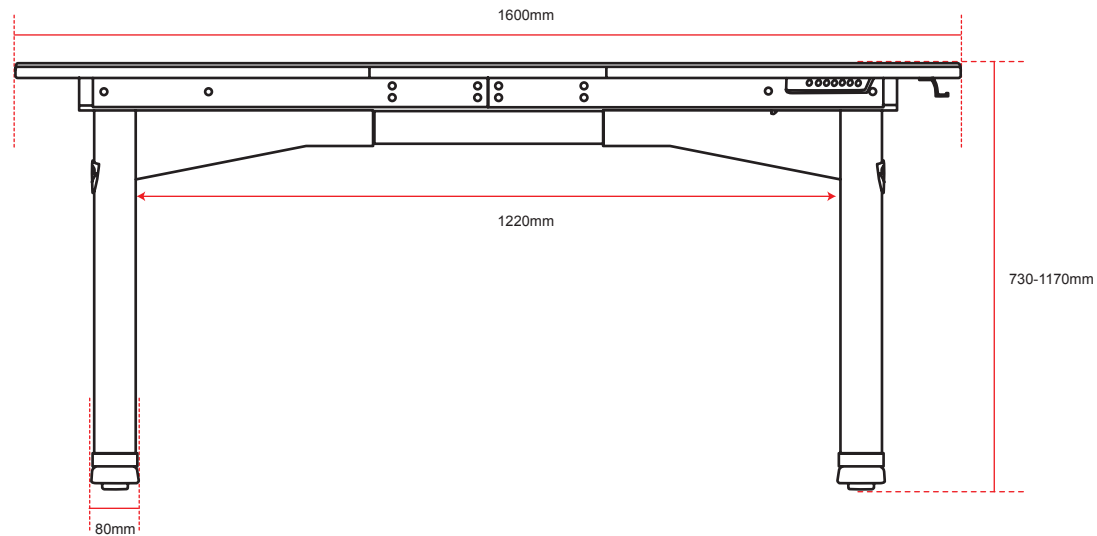

Box 1

Net Weight

26kg / 57.3 lbs

Gross Weight

30kg / 65.5 lbs

Dimension

87,5 x 49 x 28 cm
34.4 x 19.3 x 11 in.

Box 2

Net Weight

25,5kg / 56.2 lbs

Gross Weight

29,5kg / 63.8 lbs

Dimension

87,5 x 72,5 x 13 cm
34.5 x 28.5 x 5 in.

Box 1 Dimension

Box 2 Dimension

Container Quantity

Container 40 ft.....280 units

Material

Frame.....Steel
 Legs.....Steel
 Feet.....Steel
 Tabletop.....MDF Board
 Mousepad.....Microfiber

Logistics & Specs

Box 1 SKU/UPC

- AZ-ARENA-MOTO.....850009447555
- AZ-ARENA-MOTO-WT.....850054766168

Box 1 Dimension