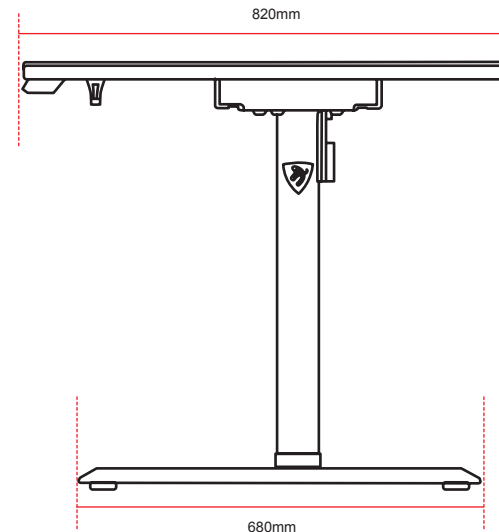

Net Weight

25,5kg / 56.2 lbs

Gross Weight

29,5kg / 63.8 lbs

Dimension

87,5 x 72,5 x 13 cm
34.5 x 28.5 x 5 in.

Box 1 Dimension

Box 2 Dimension