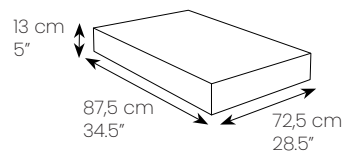

Box 1

Net Weight

26kg / 57.3 lbs

Gross Weight

30kg / 65.5 lbs

Dimension

87,5 x 49 x 28 cm
34.4 x 19.3 x 11 in.

Box 2

Net Weight

25,5kg / 56.2 lbs

Gross Weight

29,5kg / 63.8 lbs

Dimension

87,5 x 72,5 x 13 cm
34.5 x 28.5 x 5 in.

Box 1 Dimension

Box 2 Dimension