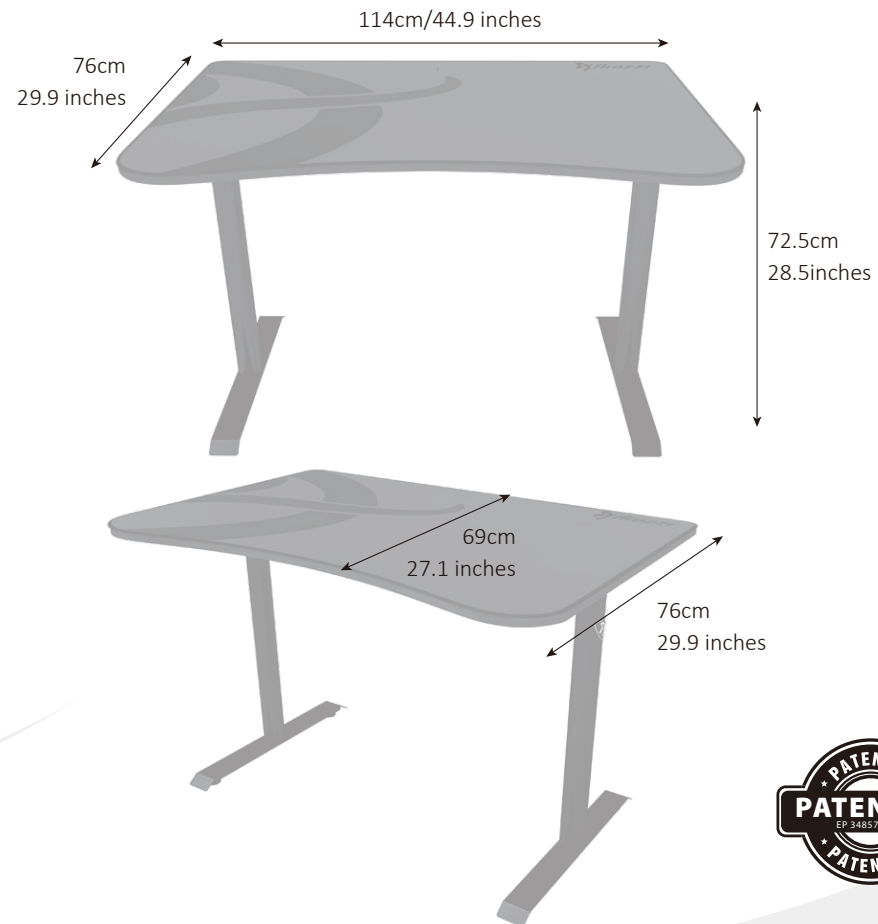

# ARENA Fratello Gaming Desk

The Arena Fratello is next in line for the Arozzi's Gaming Desk series! Arozzi's smaller Gaming Desk now comes in the same successful curved design as the original Arena Gaming Desk. Measuring at 114 cm x 76cm x 72,5cm the Arena Fratello is ideal for those living in an apartment or smaller spaces. This new gaming desk is covered with a full-surface mousepad which is crafted with water-resistant microfiber and anti-slip rubber bottom. The interchangeable machine-washable mousepad has 3 cut-outs for monitor attachments as well as a top of the line cable management system that contributes to a tight mesh basket underneath. With durable steel legs and MDF board, the Arena fratello will upgrade your setup with an intricate cable management system, superb mousepad, & outstanding design.

Weight Capacity (spread  
evenly) 65kg (143.3lbs)

Steel Legs  
& MDF Surface

### LOGISTIC ▼

**Netto Weight**  
24kg / 52.9 lbs

**Container 40ft**  
378 pcs

**Gross Weight**  
28.5kg / 62.8 lbs

**Box Dimension**  
79x59x30cm  
31x23.2x11.8 inches

### MEASUREMENTS ▼