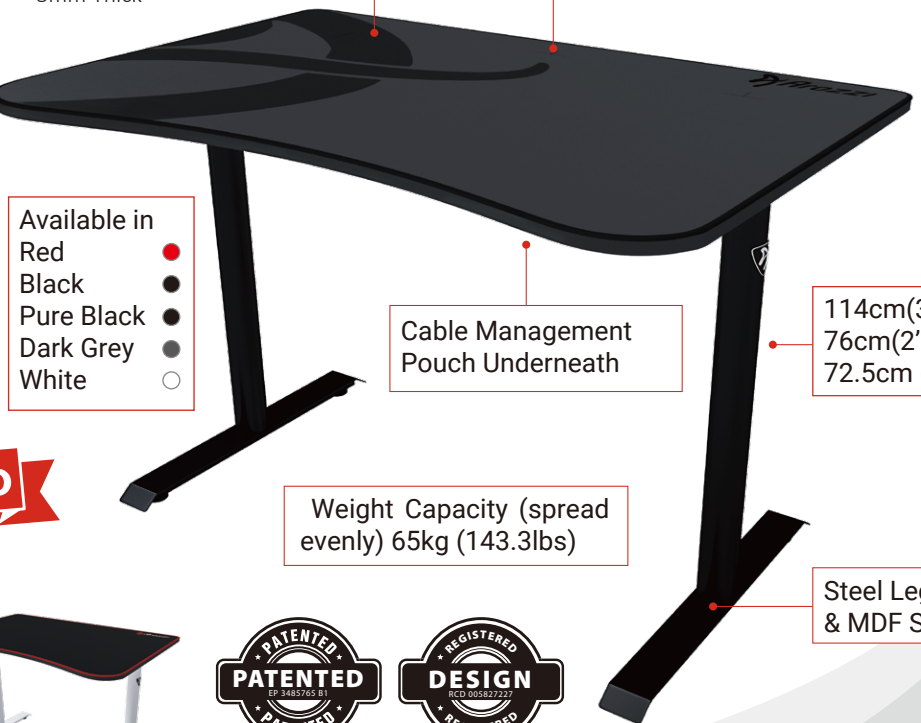

# ARENA Fratello Gaming Desk

The Arena Fratello is next in line for the Arozzi's Gaming Desk series! Arozzi's smaller Gaming Desk now comes in the same successful curved design as the original Arena Gaming Desk. Measuring at 114 cm x 76cm x 72,5cm the Arena Fratello is ideal for those living in an apartment or smaller spaces. This new gaming desk is covered with a full-surface mousepad which is crafted with water-resistant microfiber and anti-slip rubber bottom. The interchangeable machine-washable mousepad has 3 cut-outs for monitor attachments as well as a top of the line cable management system that contributes to a tight mesh basket underneath. With durable steel legs and MDF board, the Arena fratello will upgrade your setup with an intricate cable management system, superb mousepad, & outstanding design.

### Full-Surface Mousepad

- Water-Resistant
- Machine Washable
- Microfiber
- 3mm Thick

### 3 Cut-Outs

- Cable Management
- Monitor Attachment

Available in  
Red ●  
Black ●  
Pure Black ●  
Dark Grey ●  
White ○

Cable Management  
Pouch Underneath

114cm(3'9") x  
76cm(2'5.9") x  
72.5cm (2'4.5")

Weight Capacity (spread  
evenly) 65kg (143.3lbs)

Steel Legs  
& MDF Surface