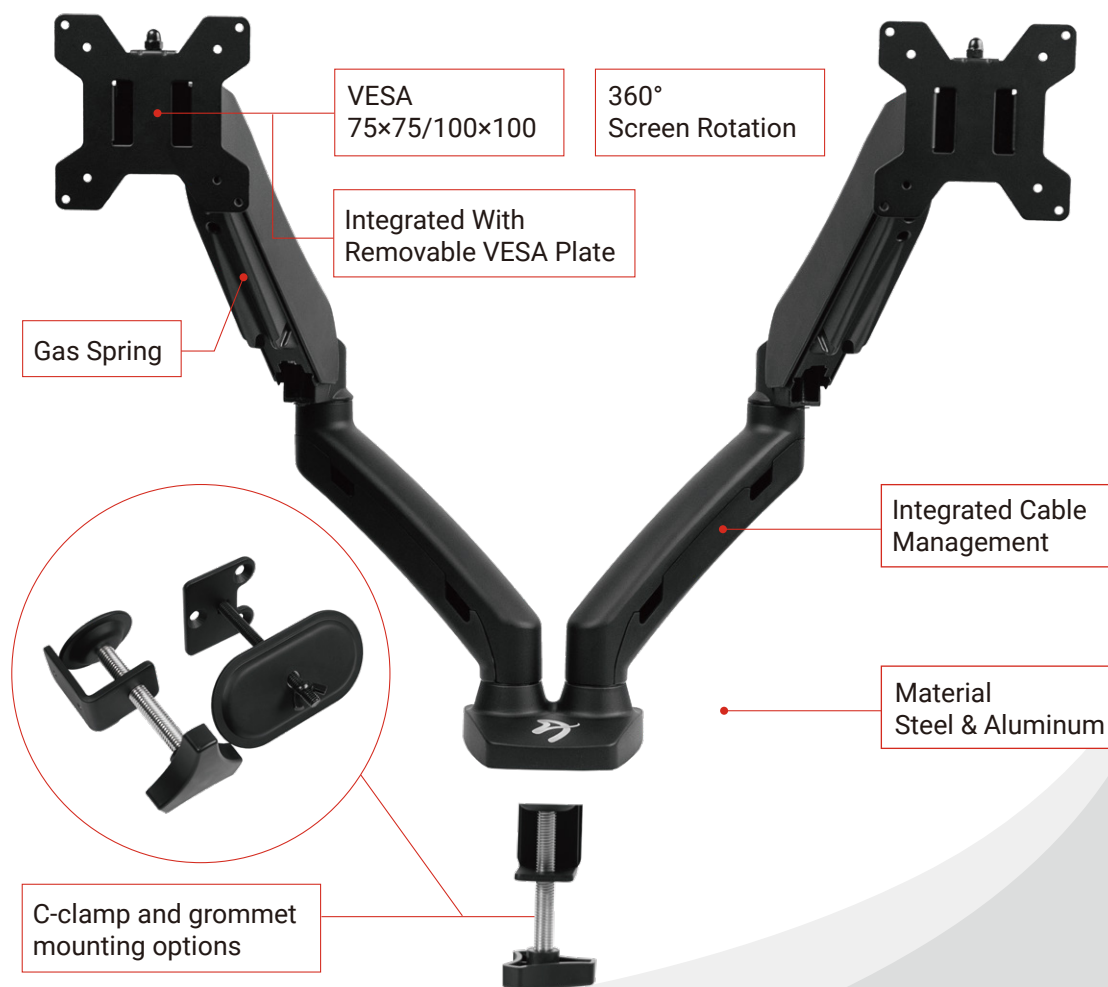

## Gas Spring Monitor Arm

Arozzi Alzare is the Gas Lift Monitor Arm that fits any desk, including our Arena and Fratello gaming desks. The cut-outs in these desks make the monitor arms merge together with the tables perfectly. This adjustable monitor arm is easy to setup and fits perfectly in both a professional environment and at home.

### FEATURES ▶

MEASUREMENTS ▶

LOGISTIC ▼

**Netto Weight**  
2,7kg

**Box Dimension**  
41x33x15 cm

**Gross Weight**  
4,5kg

**SKU/EAN**

● AZ-ALZARE-DUO 850032247085

SPECIFICATIONS ▶

**Monitor Size**

**Weight Capacity**

**Screen Rotation**

**Tilt**

**Swiveling**

**VESA**

**Clamp Type**

**Clamp Type**