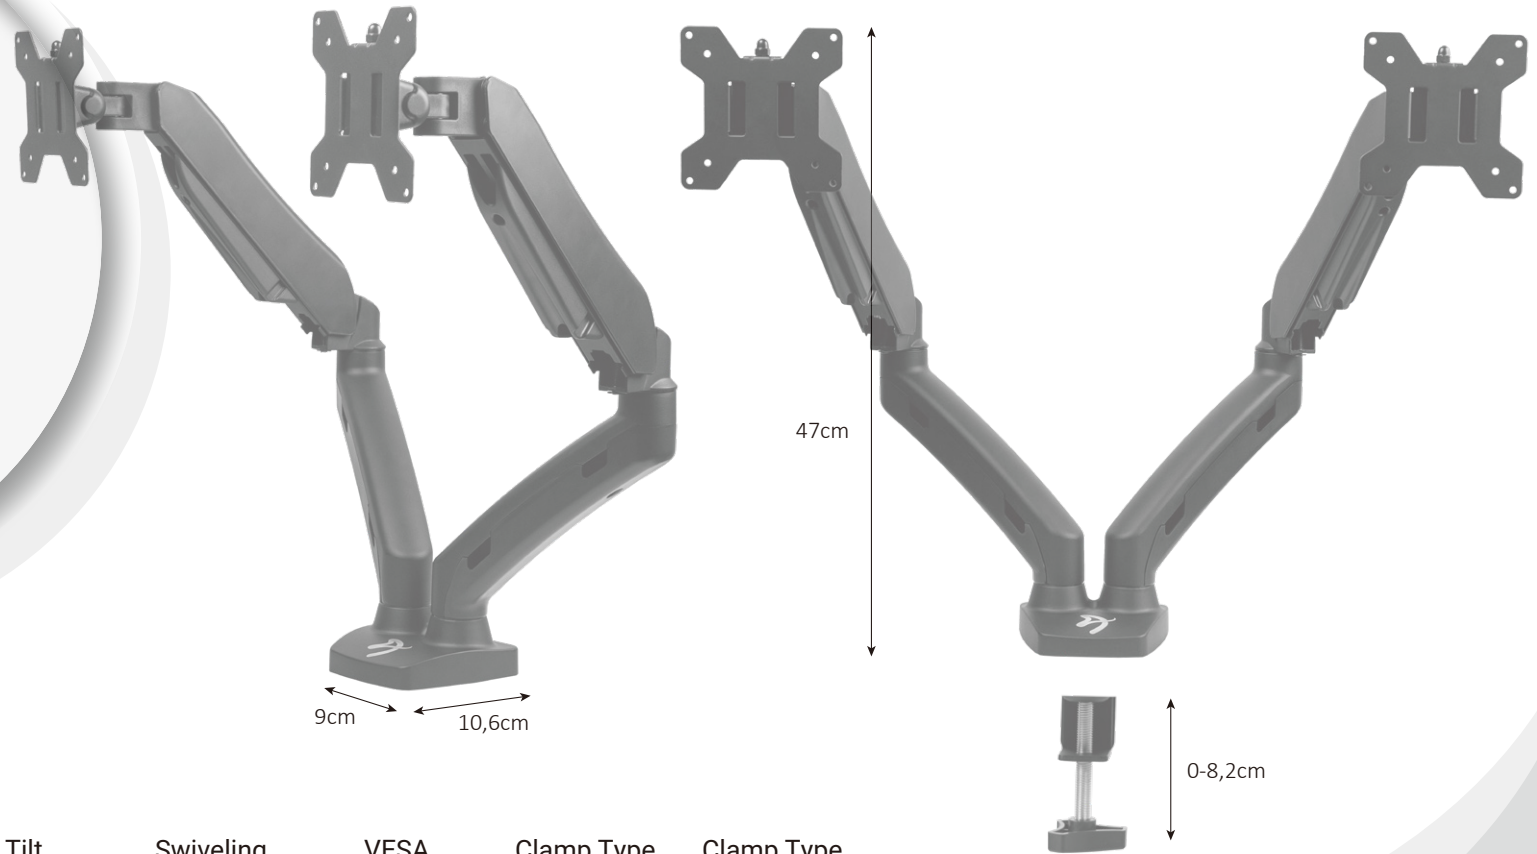

## Gas Spring Monitor Arm

Arozzi Alzare is the Gas Lift Monitor Arm that fits any desk, including our Arena and Fratello gaming desks. The cut-outs in these desks make the monitor arms merge together with the tables perfectly. This adjustable monitor arm is easy to setup and fits perfectly in both a professional environment and at home.

### FEATURES ▶

MEASUREMENTS ▶

LOGISTIC ▼

**Netto Weight**  
2,7kg

**Box Dimension**  
41x33x15 cm

**Gross Weight**  
4,5kg

**SKU/EAN**

● AZ-ALZARE-DUO 850032247085

SPECIFICATIONS ▶

**Monitor Size**

**Weight Capacity**

**Screen Rotation**

**Tilt**

**Swiveling**

**VESA**

**Clamp Type**

**Clamp Type**