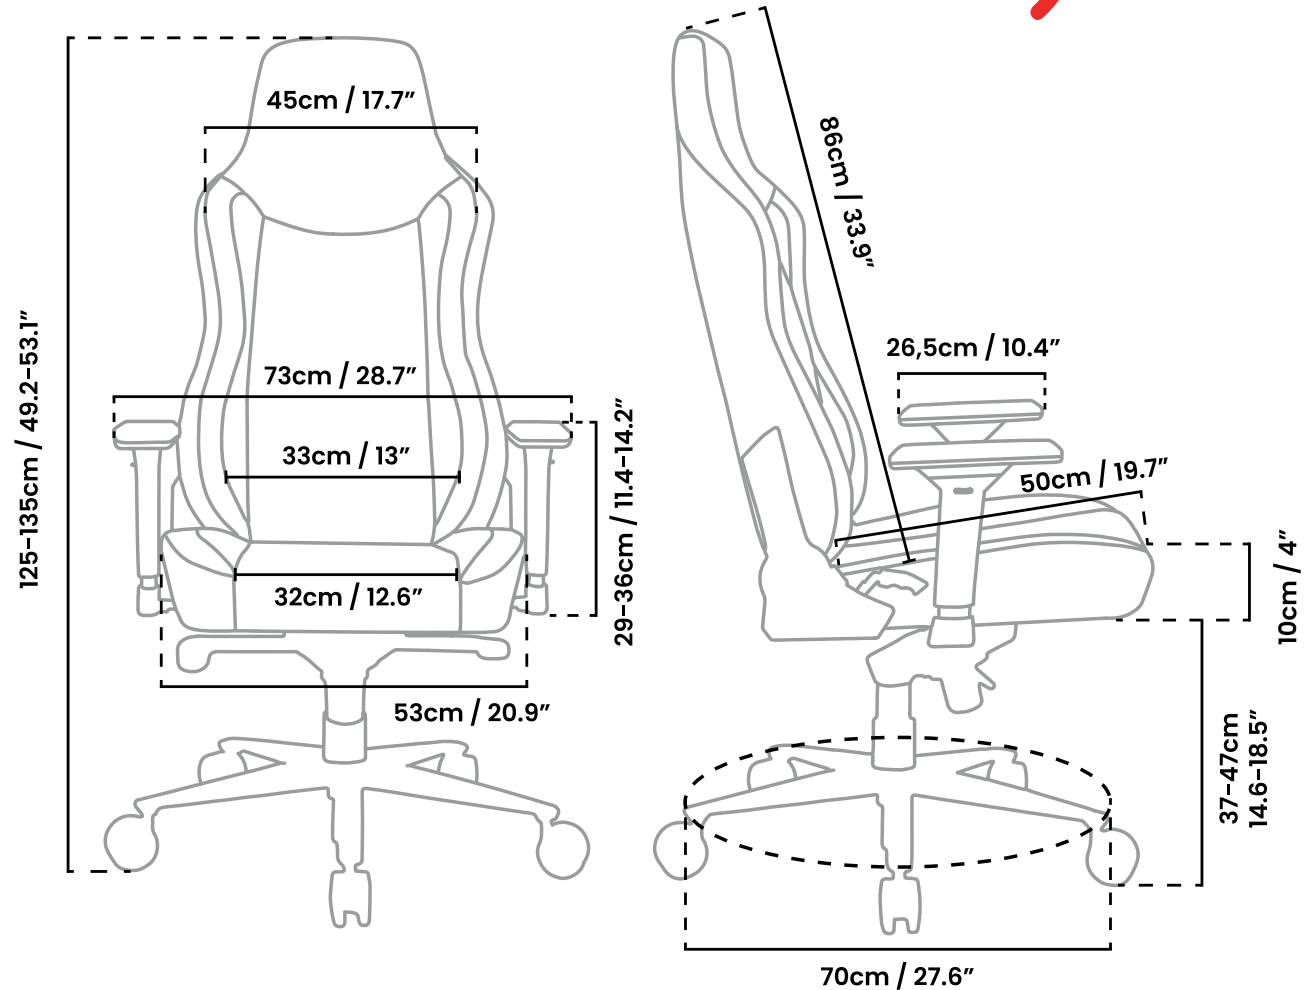

Logistics & Specs

Net Weight

26kg / 57 lbs

Gross Weight

28.5kg / 62.5 lbs

Box Dimension

86 x 69 x 35 cm
34 x 27 x 13.8 inches

Container 40ft

Frame material..... Metal
Wheel base..... Aluminium
Upholstery..... Supersoft™

Armrest..... 4D
Tilt angle..... 12°
Tilt lock..... Yes
Tilt angle lock..... Yes
Backrest max angle..... 165°
Gas lift..... Class 4

Lumbar cushion..... Yes (Memory foam)
Headrest..... Yes (Memory foam)

Weight capacity..... 145kg / 320lbs.

Box Dimension